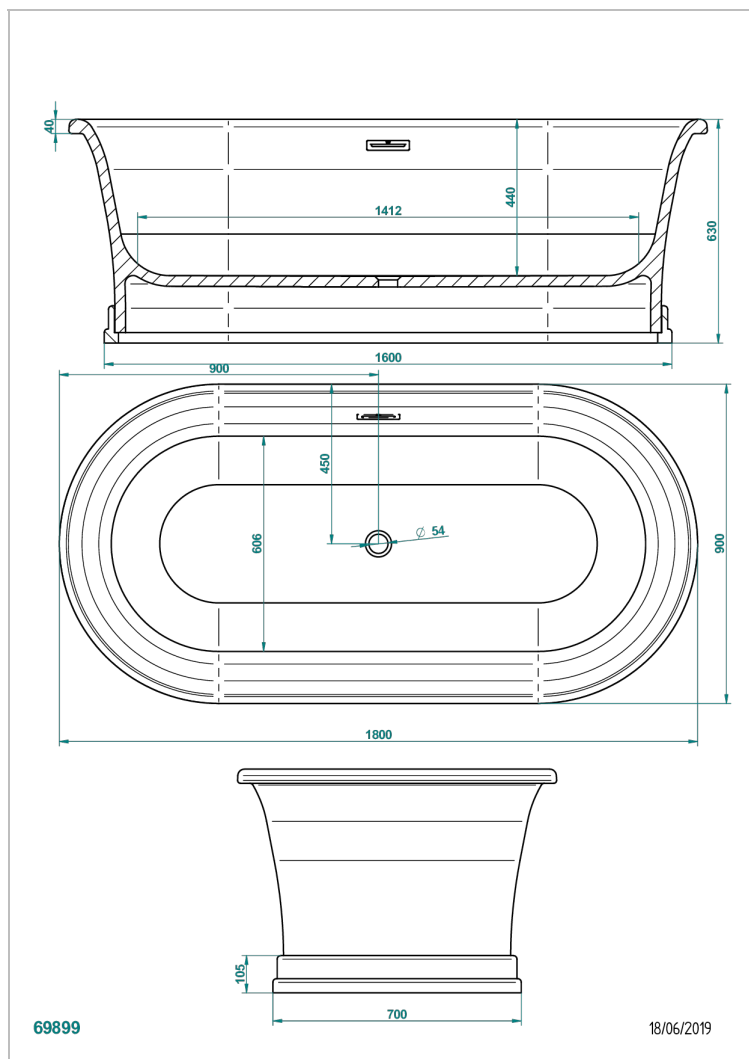

FREE STANDING BATHTUB

B11-B692

Honore bathtub 70 7/8 x 35 3/8 x 24 3/4 , on base, free standing , delivered with a chrome coverplate for overflow supplied without drain

CHARACTERISTIC

- Free standing bathtub
- Honore bathtub 70 7/8 x 35 3/8 x 24 3/4 , on base, free standing , delivered with a chrome coverplate for overflow supplied without drain

RELATED SKU'S

- Ref. G00-305/H Complete manual click drain

AVAILABLE FINITIONS

- Glossy RAL inside and outside - KA1
- Glossy white - AS1
- Matt white - AS2
- Outside RAL matt, inside matt white - JA6
- Outside glossy RAL, inside glossy white - JA5
- Oxyded metallization bronze, matt white inside - FA2