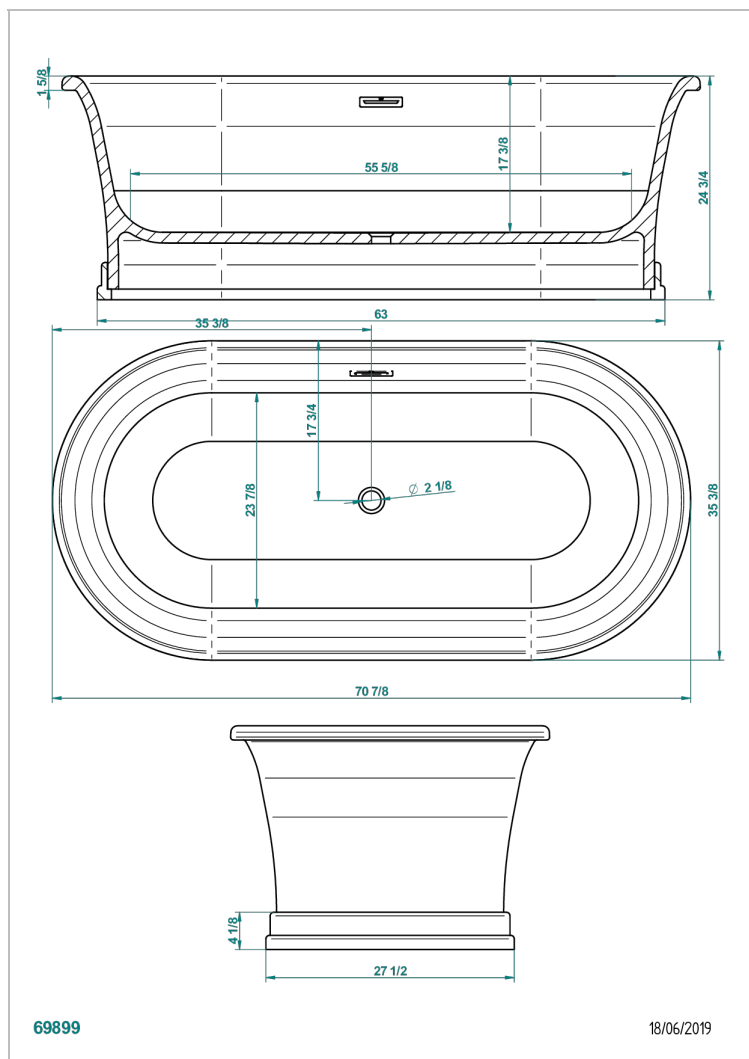

FREE STANDING BATHTUB

B11-B692

Honore bathtub 70 7/8 x 35 3/8 x 24 3/4 , on base, free standing , delivered with a chrome coverplate for overflow supplied without drain

CHARACTERISTIC

- Free standing bathtub
- Honore bathtub 70 7/8 x 35 3/8 x 24 3/4 , on base, free standing , delivered with a chrome coverplate for overflow supplied without drain

RELATED SKU'S

- Ref. G00-305/H Complete manual click drain

AVAILABLE FINITIONS

- Glossy RAL inside and outside - KA1
- Glossy white - AS1
- Matt white - AS2
- Outside RAL matt, inside matt white - JA6
- Outside glossy RAL, inside glossy white - JA5
- Oxyded metallization bronze, matt white inside - FA2