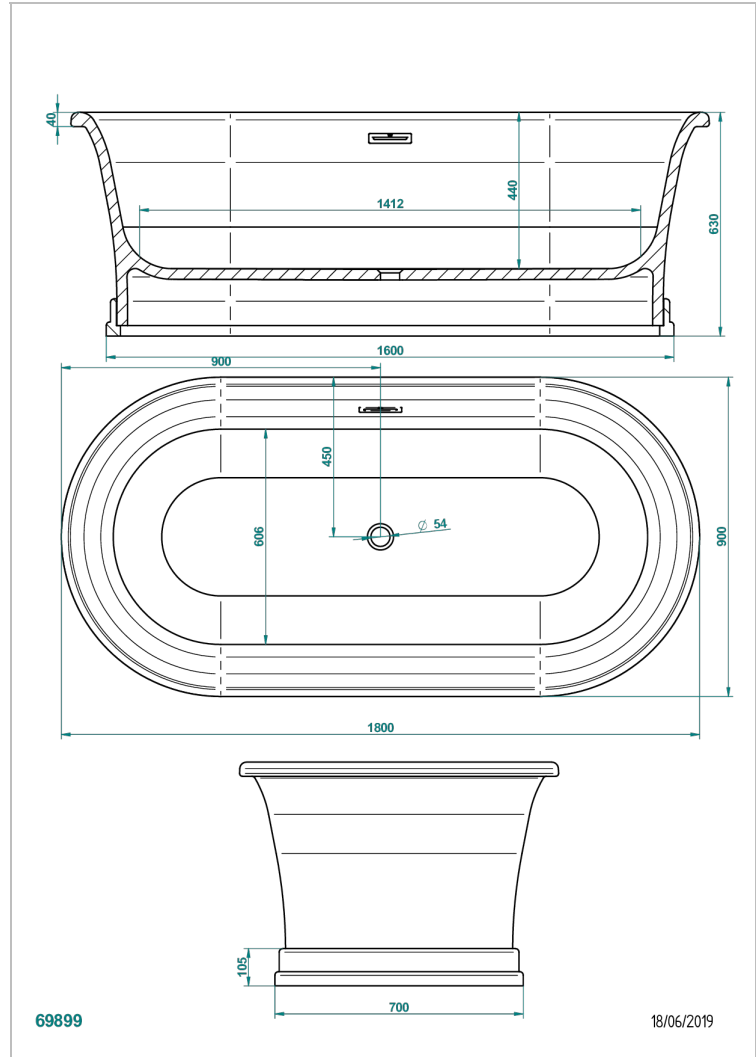

FREE STANDING BATHTUB

B11-B692

Honore bathtub 180 x 90 x 63 cm, on base, free standing, delivered with a chrome coverplate for overflow supplied without waste

THG[®]
PARIS

CHARACTERISTIC

- Free standing bathtub
- Honore bathtub 180 x 90 x 63 cm, on base, free standing, delivered with a chrome coverplate for overflow supplied without waste

RELATED SKU'S

- Ref. G00-305/H Complete manual bath click waste

AVAILABLE FINITIONS

- Glossy RAL inside and outside - KA1
- Glossy white - AS1
- Matt white - AS2
- Outside RAL matt, inside matt white - JA6
- Outside glossy RAL, inside glossy white - JA5
- Oxyded metallization bronze, matt white inside - FA2