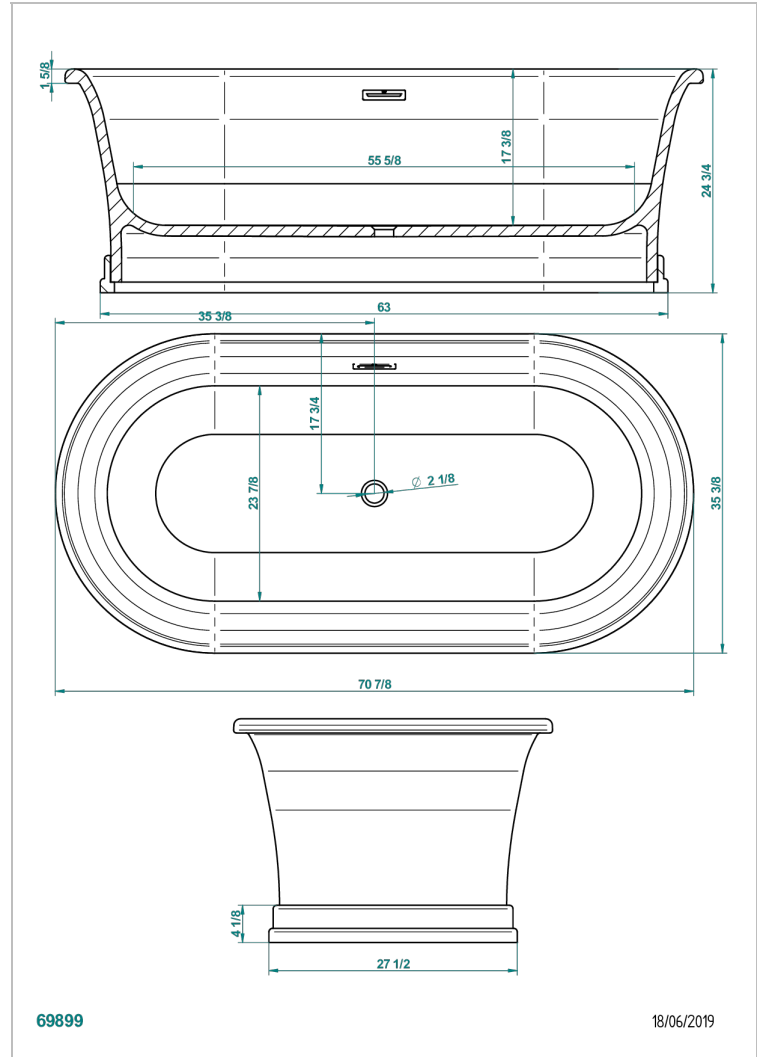

# FREE STANDING BATHTUB

B11-B692

Honore bathtub 180 x 90 x 63 cm, on base, free standing, delivered with a chrome coverplate for overflow supplied without waste

THG<sup>®</sup>  
PARIS

## CHARACTERISTIC

- Free standing bathtub
- Honore bathtub 180 x 90 x 63 cm, on base, free standing, delivered with a chrome coverplate for overflow supplied without waste

## RELATED SKU'S

- Ref. G00-305/H Complete manual bath click waste