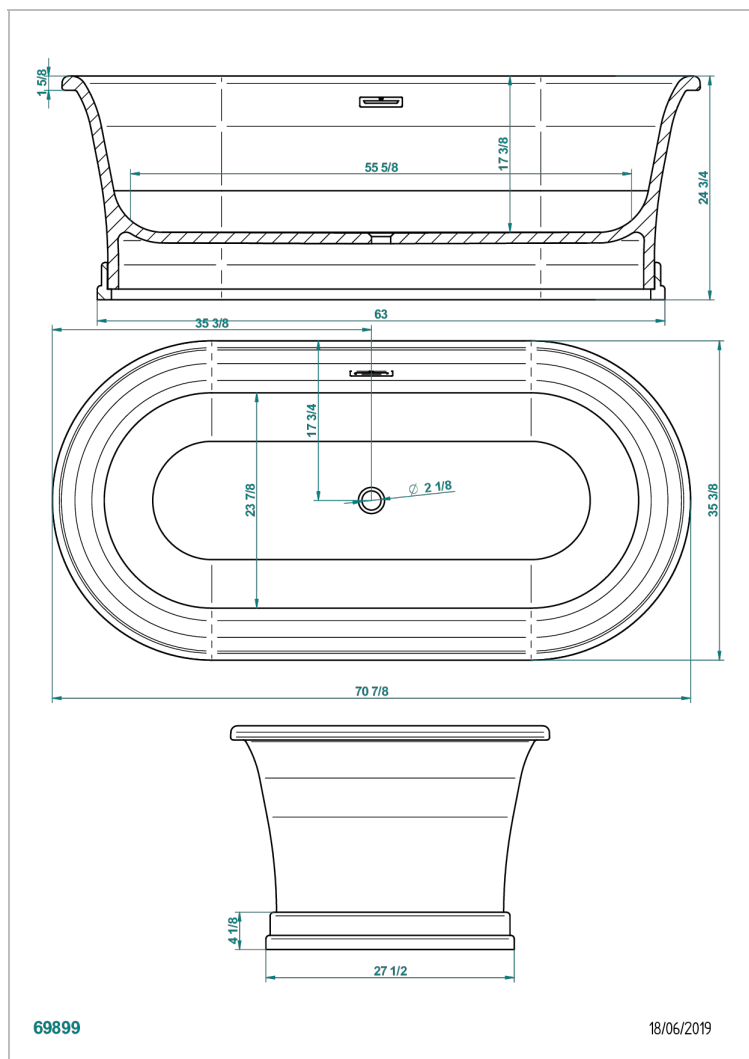

FREE STANDING BATHTUB

B11-B692

Honore bathtub 180 x 90 x 63 cm, on base, free standing, delivered with a chrome coverplate for overflow supplied without waste

CHARACTERISTIC

- Free standing bathtub
- Honore bathtub 180 x 90 x 63 cm, on base, free standing, delivered with a chrome coverplate for overflow supplied without waste

RELATED SKU'S

- Ref. G00-305/H Complete manual bath click waste

AVAILABLE FINITIONS

Glossy RAL inside and outside - KA1
Glossy white - AS1
Matt white - AS2
Outside RAL matt, inside matt white - JA6
Outside glossy RAL, inside glossy white - JA5
Oxyded metallization bronze, matt white inside - FA2