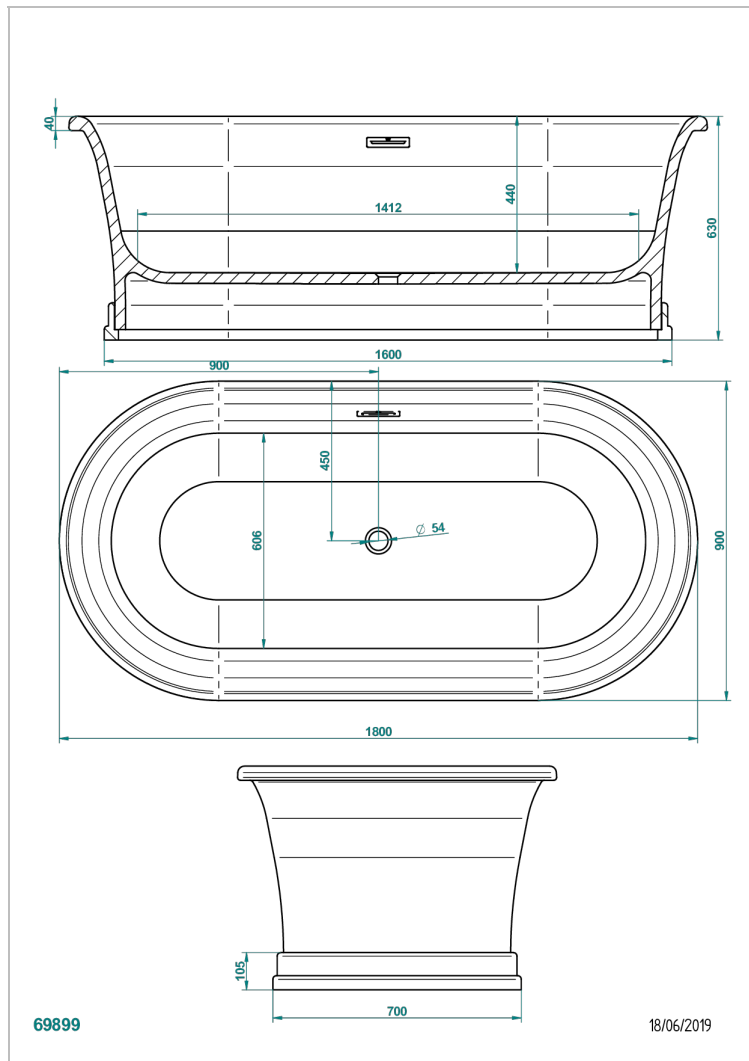

FREE STANDING BATHTUB

B11-B692

HONORE bathtub 180 x 90 x 63 cm, on base, free standing, delivered with a chrome coverplate for overflow supplied without waste

特色

- Free standing bathtub
- HONORE bathtub 180 x 90 x 63 cm, on base, free standing, delivered with a chrome coverplate for overflow supplied without waste

相关的SKU

- Ref. G00-305/H 键入式浴缸手动下水器，带下水管和塞子

可选饰面

Glossy RAL inside and outside - KA1
Outside RAL matt, inside matt white - JA6
Outside glossy RAL, inside glossy white - JA5
亮白色 - AS1
哑白色 - AS2
裙边氧化铜色，缸内哑白色 - FA2

裙边氧化锡色，缸内哑白色 - FA4
裙边金属铜色带纹路，缸内哑白色 - EA2