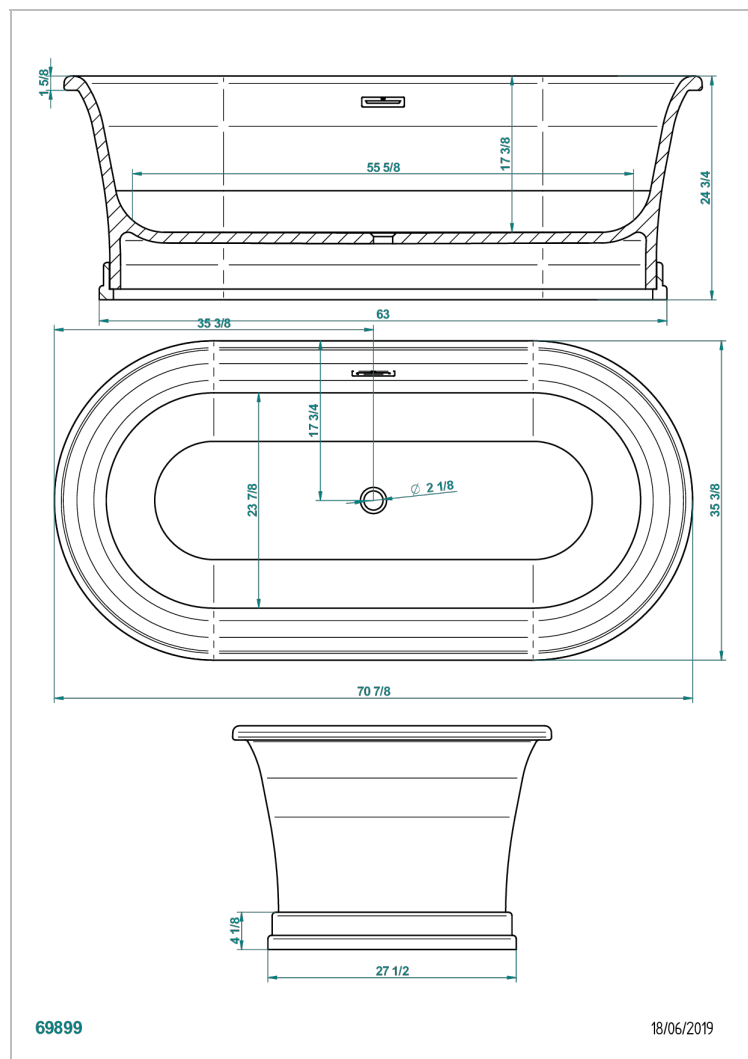

FREE STANDING BATHTUB

B11-B692

Honore bathtub 180 x 90 x 63 cm, on base, free standing, delivered with a chrome coverplate for overflow supplied without waste

CHARACTERISTIC

- Free standing bathtub
- Honore bathtub 180 x 90 x 63 cm, on base, free standing, delivered with a chrome coverplate for overflow supplied without waste

RELATED SKU'S

- Ref. G00-305/H Complete manual bath click waste

AVAILABLE FINITIONS

Glossy RAL inside and outside - KA1
Glossy white - AS1
Matt white - AS2
Outside RAL matt, inside matt white - JA6
Outside glossy RAL, inside glossy white - JA5
Oxyded metallization bronze, matt white inside - FA2