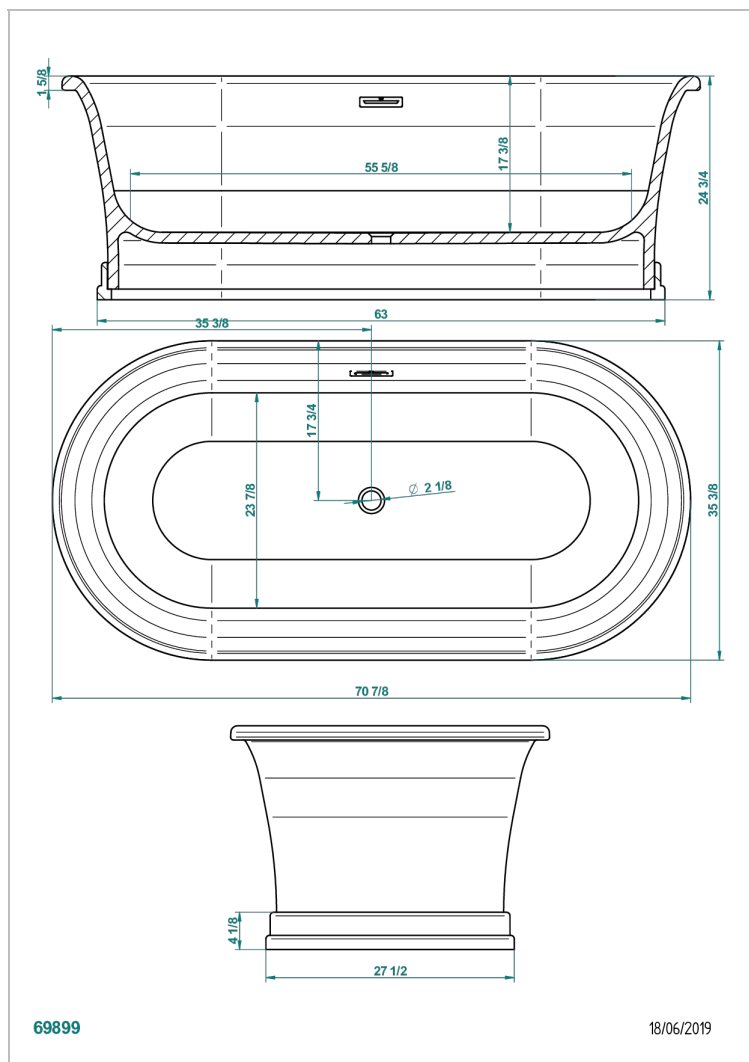

FREE STANDING BATHTUB

B11-B692

HONORE bathtub 180 x 90 x 63 cm, on base, free standing, delivered with a chrome coverplate for overflow supplied without waste

特色

- Free standing bathtub
- HONORE bathtub 180 x 90 x 63 cm, on base, free standing, delivered with a chrome coverplate for overflow supplied without waste

相关的SKU

- Ref. G00-305/H 键入式浴缸手动下水器，带下水管和塞子

可选饰面

Glossy RAL inside and outside - KA1
Outside RAL matt, inside matt white - JA6
Outside glossy RAL, inside glossy white - JA5
亮白色 - AS1
哑白色 - AS2
裙边氧化铜色，缸内哑白色 - FA2

裙边氧化锡色，缸内哑白色 - FA4
裙边金属铜色带纹路，缸内哑白色 - EA2