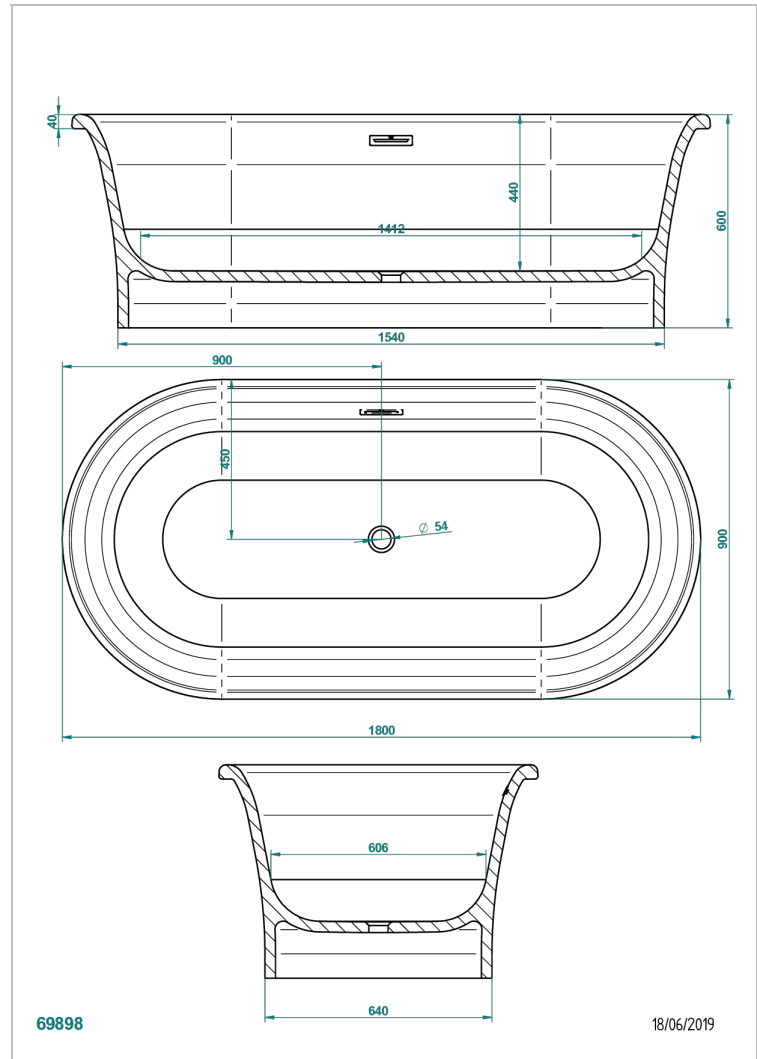

FREE STANDING BATHTUB

B11-B691

Honore bathtub 180 x 90 x 60 cm, free standing , delivered with a chrome coverplate for overflow supplied without waste

THG[®]
PARIS

CHARACTERISTIC

- Free standing bathtub
- Honore bathtub 180 x 90 x 60 cm, free standing , delivered with a chrome coverplate for overflow supplied without waste

RELATED SKU'S

- Ref. G00-305/H Complete manual bath click waste

AVAILABLE FINITIONS

Glossy RAL inside and outside - KA1
Glossy white - AS1
Matt white - AS2
Outside RAL matt, inside matt white - JA6
Outside glossy RAL, inside glossy white - JA5
Oxyded metallization bronze, matt white inside - FA2