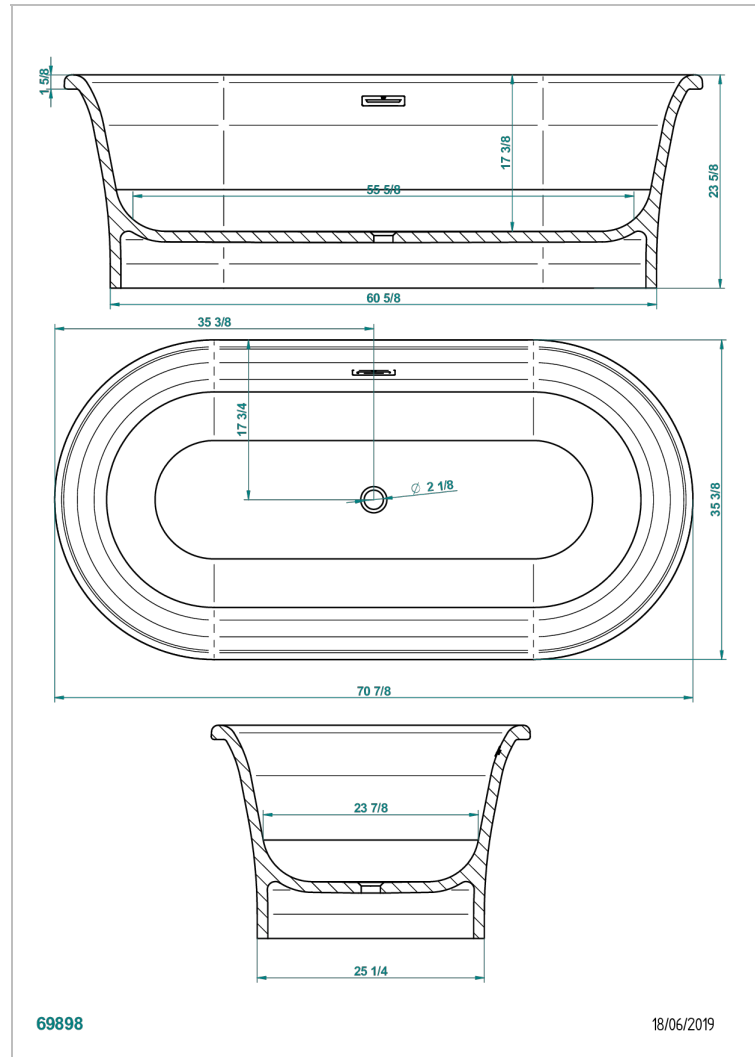

# FREE STANDING BATHTUB

B11-B691

Honore bathtub 180 x 90 x 60 cm, free standing , delivered with a chrome coverplate for overflow supplied without waste

THG<sup>®</sup>  
PARIS

## CHARACTERISTIC

- Free standing bathtub
- Honore bathtub 180 x 90 x 60 cm, free standing , delivered with a chrome coverplate for overflow supplied without waste

## RELATED SKU'S

- Ref. G00-305/H Complete manual bath click waste