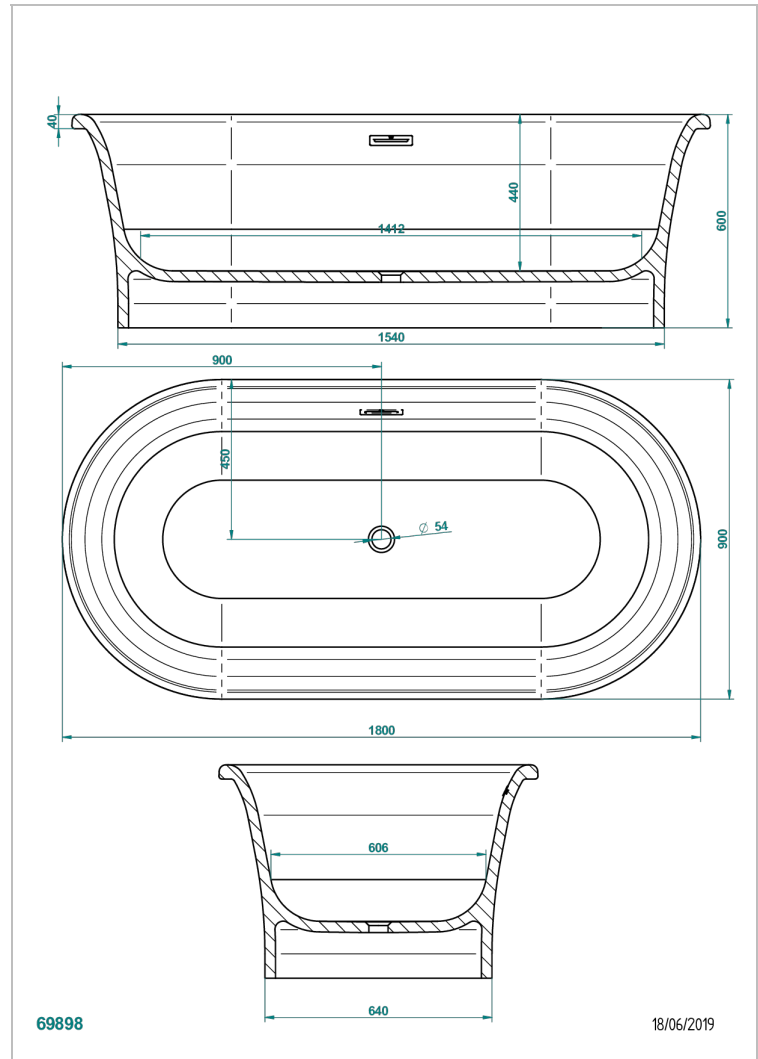

# FREE STANDING BATHTUB

B11-B691

Honore bathtub 180 x 90 x 60 cm, free standing , delivered with a chrome coverplate for overflow supplied without waste

THG<sup>®</sup>  
PARIS

## CHARACTERISTIC

- Free standing bathtub
- Honore bathtub 180 x 90 x 60 cm, free standing , delivered with a chrome coverplate for overflow supplied without waste

## RELATED SKU'S

- Ref. G00-305/H Complete manual bath click waste