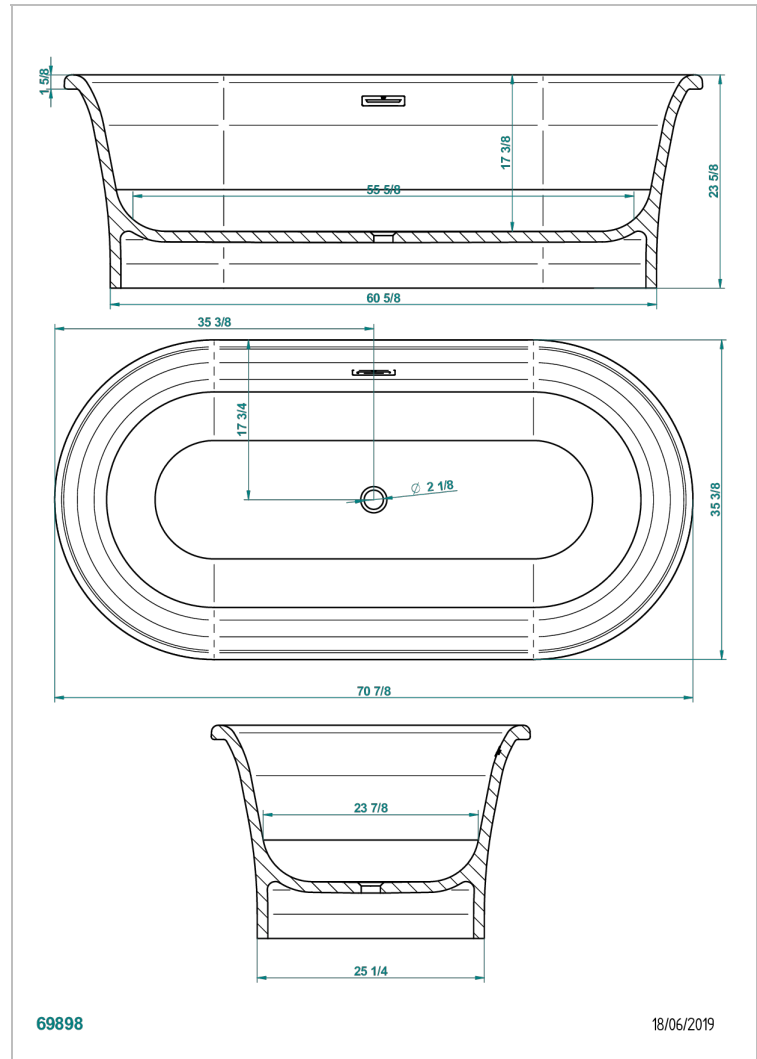

FREE STANDING BATHTUB

B11-B691

Honore bathtub 180 x 90 x 60 cm, free standing , delivered with a chrome coverplate for overflow supplied without waste

THG[®]
PARIS

CHARACTERISTIC

- Free standing bathtub
- Honore bathtub 180 x 90 x 60 cm, free standing , delivered with a chrome coverplate for overflow supplied without waste

RELATED SKU'S

- Ref. G00-305/H Complete manual bath click waste

AVAILABLE FINITIONS

- Glossy RAL inside and outside - KA1
- Glossy white - AS1
- Matt white - AS2
- Outside RAL matt, inside matt white - JA6
- Outside glossy RAL, inside glossy white - JA5
- Oxyded metallization bronze, matt white inside - FA2