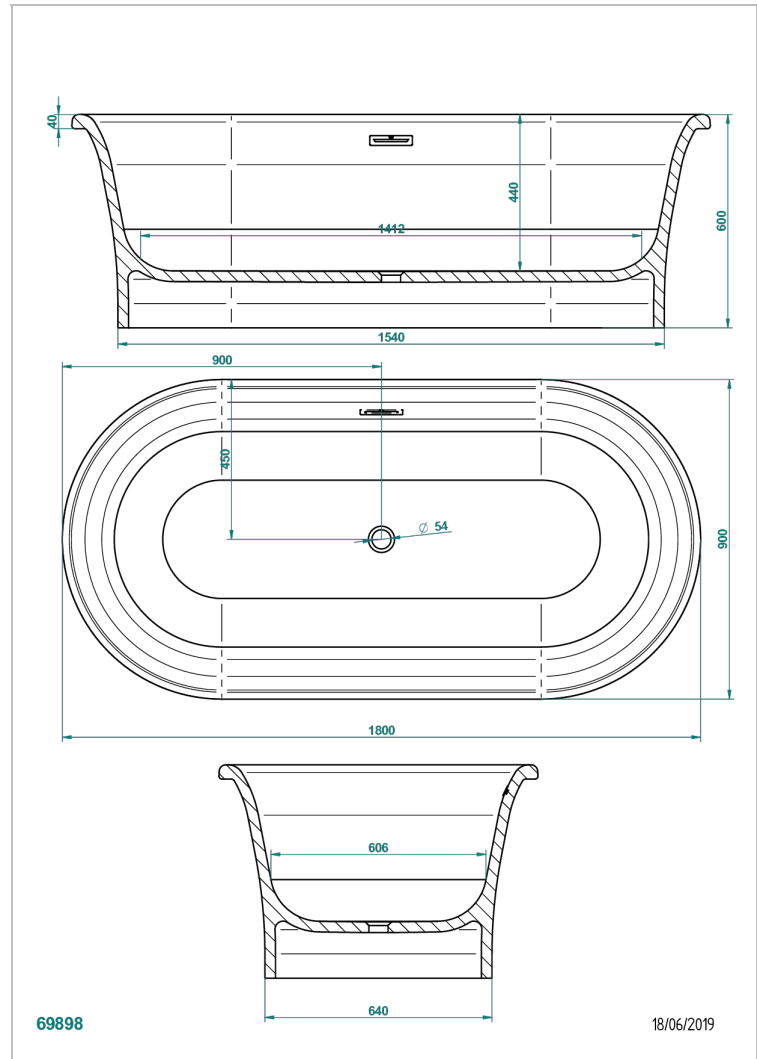

# FREE STANDING BATHTUB

B11-B691

Honore bathtub 180 x 90 x 60 cm, free standing , delivered with a chrome coverplate for overflow supplied without waste

THG<sup>®</sup>  
PARIS

## CHARACTERISTIC

- Free standing bathtub
- Honore bathtub 180 x 90 x 60 cm, free standing , delivered with a chrome coverplate for overflow supplied without waste

## RELATED SKU'S

- Ref. G00-305/H Complete manual bath click waste