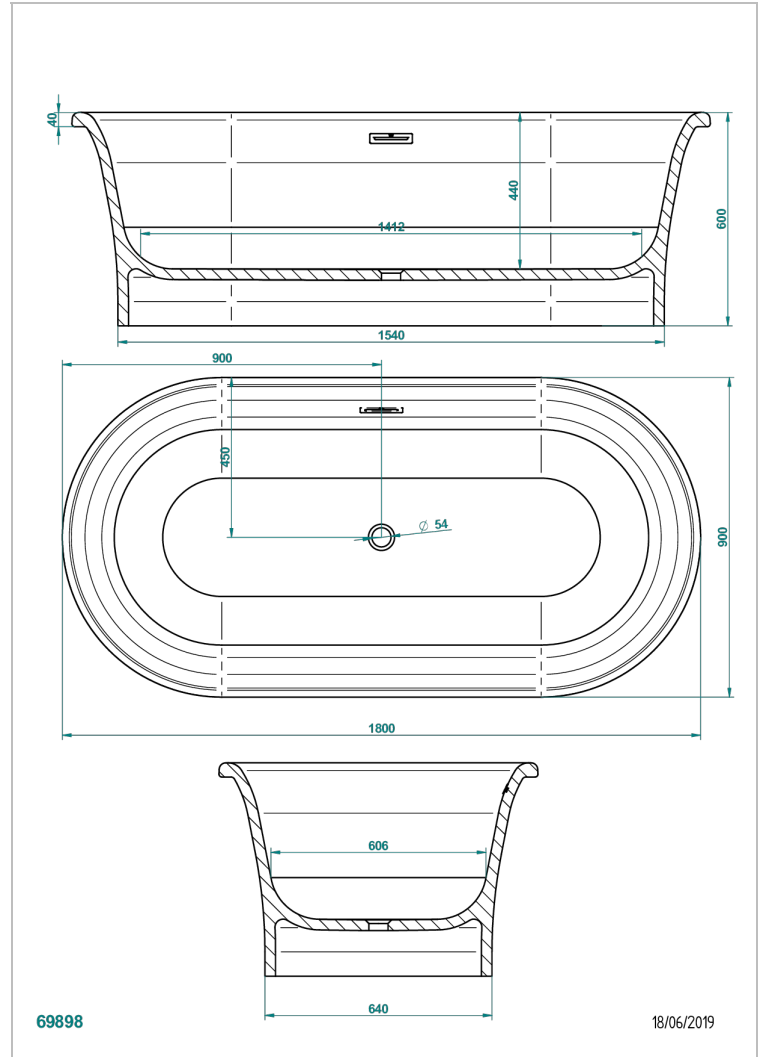

FREE STANDING BATHTUB

B11-B691

HONORE bathtub 180 x 90 x 60 cm, free standing , delivered with a chrome coverplate for overflow supplied without waste

THG[®]
PARIS

特色

- Free standing bathtub
- HONORE bathtub 180 x 90 x 60 cm, free standing , delivered with a chrome coverplate for overflow supplied without waste

相关的SKU

- Ref. G00-305/H 键入式浴缸手动下水器，带下水管和塞子

可选饰面

Glossy RAL inside and outside - KA1
Outside RAL matt, inside matt white - JA6
Outside glossy RAL, inside glossy white - JA5
亮白色 - AS1
哑白色 - AS2
裙边氧化铜色，缸内哑白色 - FA2

裙边氧化锡色，缸内哑白色 - FA4
裙边金属铜色带纹路，缸内哑白色 - EA2