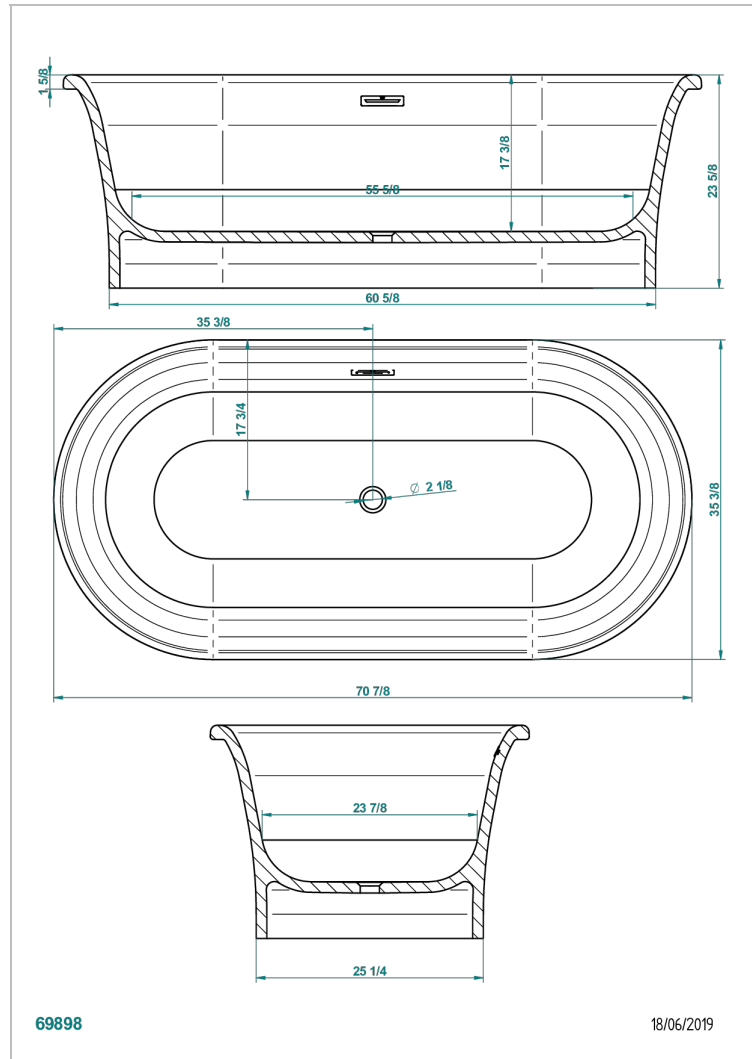

FREE STANDING BATHTUB

B11-B691

HONORE bathtub 180 x 90 x 60 cm, free standing , delivered with a chrome coverplate for overflow supplied without waste

THG[®]
PARIS

特色

- Free standing bathtub
- HONORE bathtub 180 x 90 x 60 cm, free standing , delivered with a chrome coverplate for overflow supplied without waste

相关的SKU

- Ref. G00-305/H 键入式浴缸手动下水器，带下水管和塞子

可选饰面

Glossy RAL inside and outside - KA1
Outside RAL matt, inside matt white - JA6
Outside glossy RAL, inside glossy white - JA5
亮白色 - AS1
哑白色 - AS2
裙边氧化铜色，缸内哑白色 - FA2

裙边氧化锡色，缸内哑白色 - FA4
裙边金属铜色带纹路，缸内哑白色 - EA2