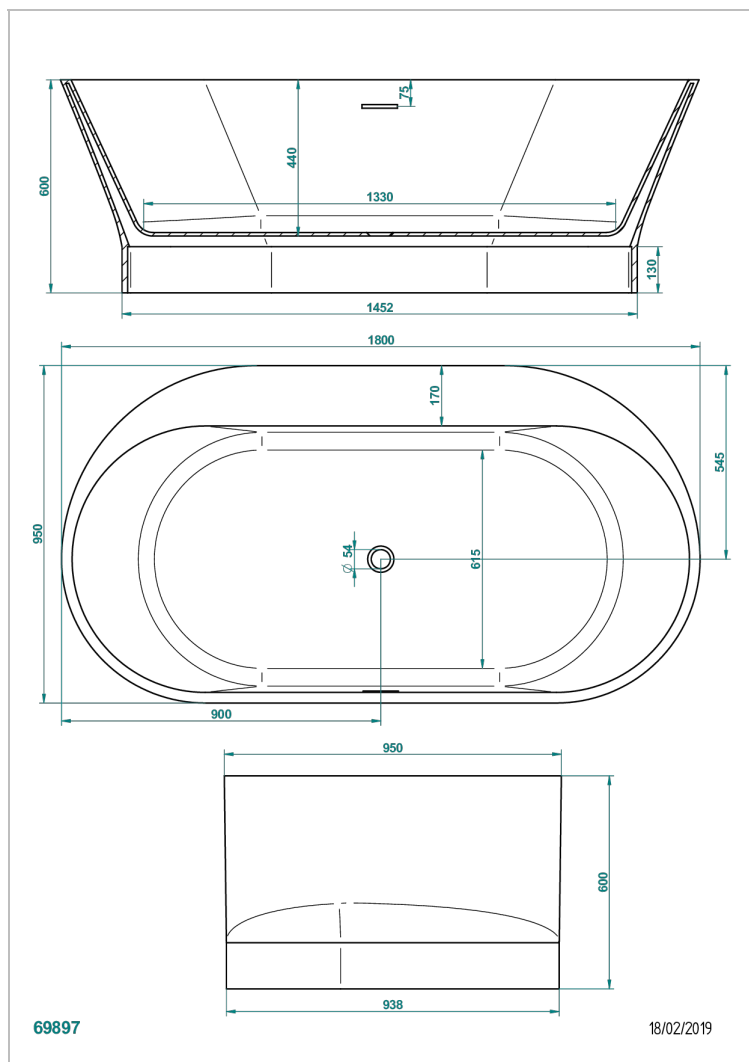

FREE STANDING BATHTUB

B11-B594

Monceau bathtub 180 x 95 x 60 with asymmetric rim, on black veined marquina marble base, free standing delivered without waste

CHARACTERISTIC

- Free standing bathtub
- Monceau bathtub 180 x 95 x 60 with asymmetric rim, on black veined marquina marble base, free standing delivered without waste

RELATED SKU'S

- Ref. B16-K104 Coverplate for overflow bathtub
- Ref. G00-305/H Complete manual bath click waste
- Ref. B16-P100 Headrest 30 x 30 cm, white
- Ref. B16-P103 Headrest 13 x 26 cm, half cylindrical, white
- Ref. B16-P104 Polyurethane gel headrest 30 x 12 cm, h. 4 cm, white
- Ref. B16-P105 Polyurethane gel headrest 38.5 x 21 cm, h. 2 cm, white
- Ref. B16-P106 Polyurethane gel headrest 30 x 7 cm, h. 2 cm, white
- Ref. B16-P107 Polyurethane gel headrest 35 x 40 cm, h. 5,5 cm,, white
- Ref. B16-K102 Chromato-lighting system on bathtub without whirlpool system