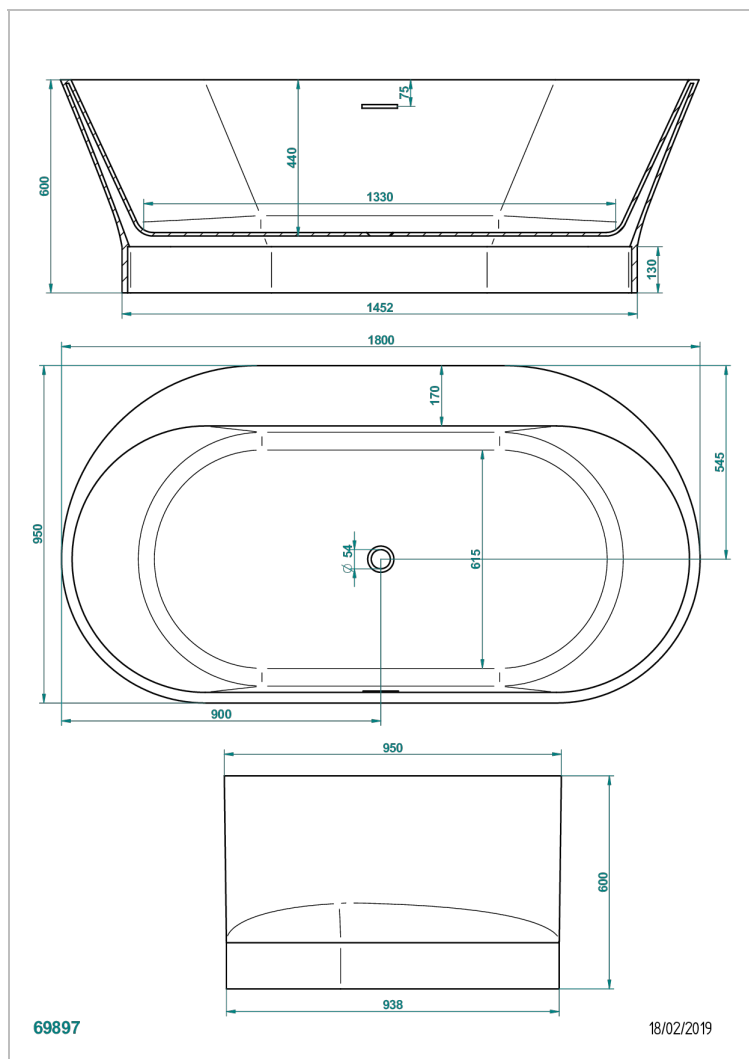

# FREE STANDING BATHTUB

B11-B594

Monceau bathtub 180 x 95 x 60 with asymmetric rim, on black veined marquina marble base, free standing delivered without waste

## CHARACTERISTIC

- Free standing bathtub
- Monceau bathtub 180 x 95 x 60 with asymmetric rim, on black veined marquina marble base, free standing delivered without waste

## RELATED SKU'S

- Ref. B16-K104 Coverplate for overflow bathtub
- Ref. G00-305/H Complete manual bath click waste
- Ref. B16-P100 Headrest 30 x 30 cm, white
- Ref. B16-P103 Headrest 13 x 26 cm, half cylindrical, white
- Ref. B16-P104 Polyurethane gel headrest 30 x 12 cm, h. 4 cm, white
- Ref. B16-P105 Polyurethane gel headrest 38.5 x 21 cm, h. 2 cm, white
- Ref. B16-P106 Polyurethane gel headrest 30 x 7 cm, h. 2 cm, white
- Ref. B16-P107 Polyurethane gel headrest 35 x 40 cm, h. 5,5 cm,, white
- Ref. B16-K102 Chromato-lighting system on bathtub without whirlpool system