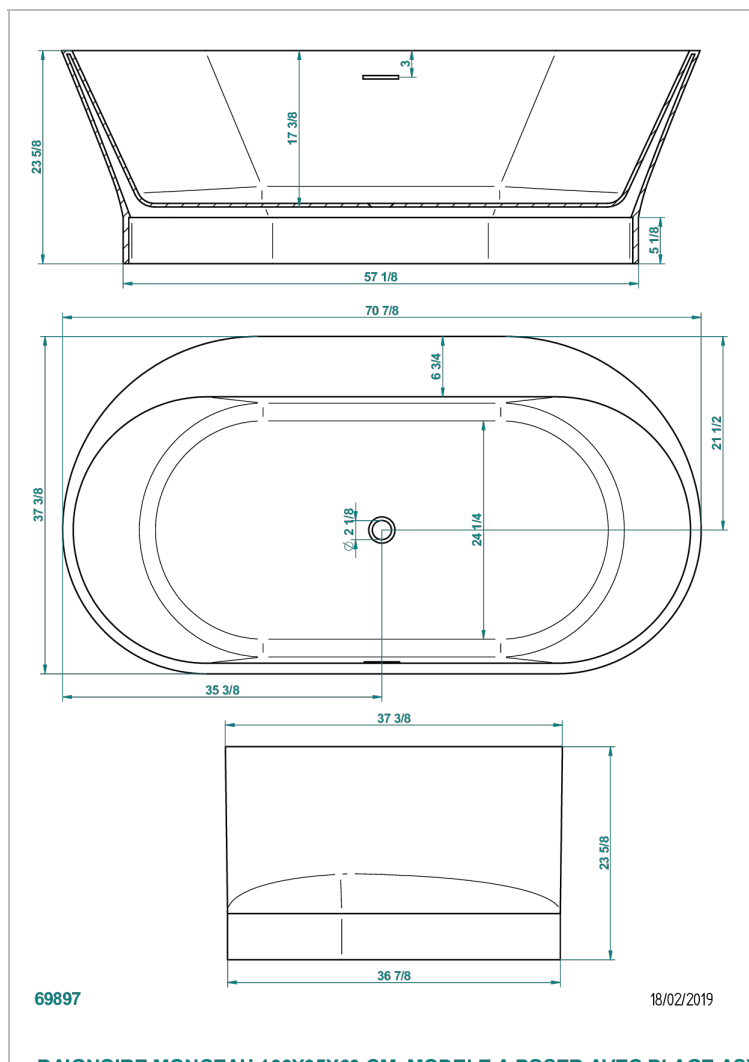

FREE STANDING BATHTUB

B11-B594

Monceau bathtub 180 x 95 x 60 with asymmetric rim, on black veined marquina marble base, free standing delivered without waste

CHARACTERISTIC

- Free standing bathtub
- Monceau bathtub 180 x 95 x 60 with asymmetric rim, on black veined marquina marble base, free standing delivered without waste

RELATED SKU'S

- Ref. B16-K104 Coverplate for overflow bathtub
- Ref. G00-305/H Complete manual bath click waste
- Ref. B16-P100 Headrest 30 x 30 cm, white
- Ref. B16-P103 Headrest 13 x 26 cm, half cylindrical, white
- Ref. B16-P104 Polyurethane gel headrest 30 x 12 cm, h. 4 cm, white
- Ref. B16-P105 Polyurethane gel headrest 38.5 x 21 cm, h. 2 cm, white
- Ref. B16-P106 Polyurethane gel headrest 30 x 7 cm, h. 2 cm, white
- Ref. B16-P107 Polyurethane gel headrest 35 x 40 cm, h. 5,5 cm,, white
- Ref. B16-K102 Chromato-lighting system on bathtub without whirlpool system