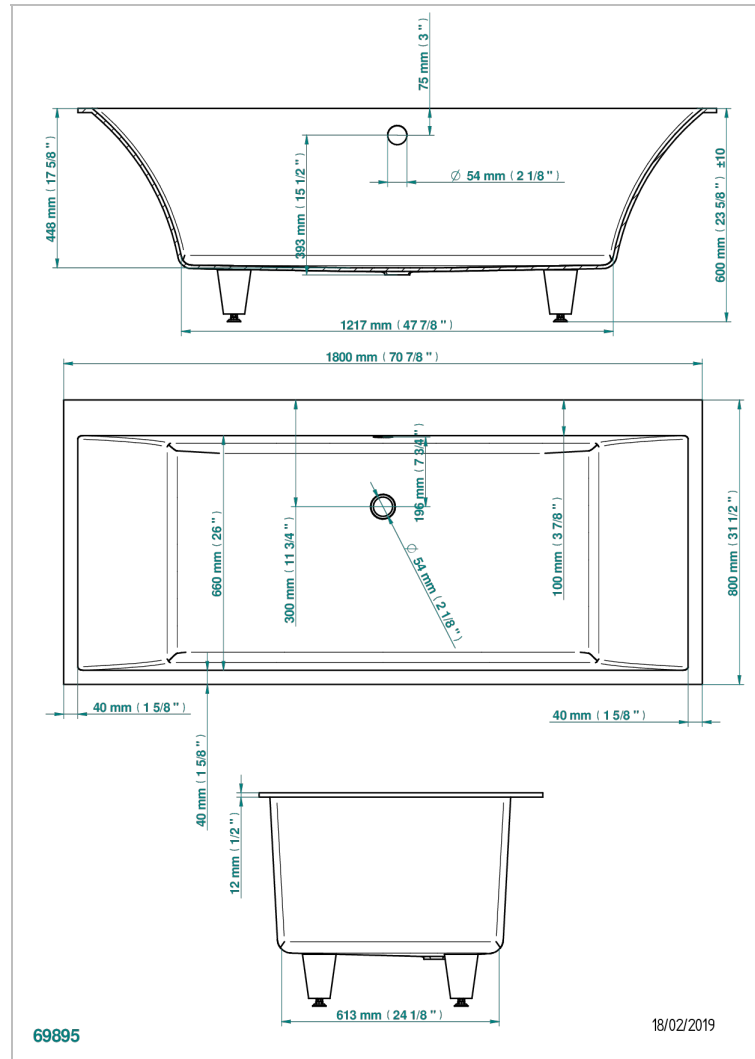

# BUILT-IN BATHTUB

B10-B510

Suzan bathtub 180x80x60cm, to be boxed in, delivered without drain

## CHARACTERISTIC

- Built-in bathtub
- Suzan bathtub 180x80x60cm, to be boxed in, delivered without drain

## RELATED SKU'S

- Ref. B12-K12A Whirlpool system with 12 aero jets
- Ref. B12-K102AB Chromato-lighting system on whirlpool bathtub
- Ref. B16-P100 Headrest 30 x 30 cm, white
- Ref. B16-P103 Headrest 13 x 26 cm, half cylindrical, white
- Ref. B16-P104 Polyurethane gel headrest 30 x 12 cm, h. 4 cm, white
- Ref. B16-P105 Polyurethane gel headrest 38.5 x 21 cm, h. 2 cm, white
- Ref. B16-P106 Polyurethane gel headrest 30 x 7 cm, h. 2 cm, white
- Ref. B16-P107 Polyurethane gel headrest 35 x 40 cm, h. 5.5 cm,, white
- Ref. B16-K102 Chromato-lighting system on bathtub without whirlpool system