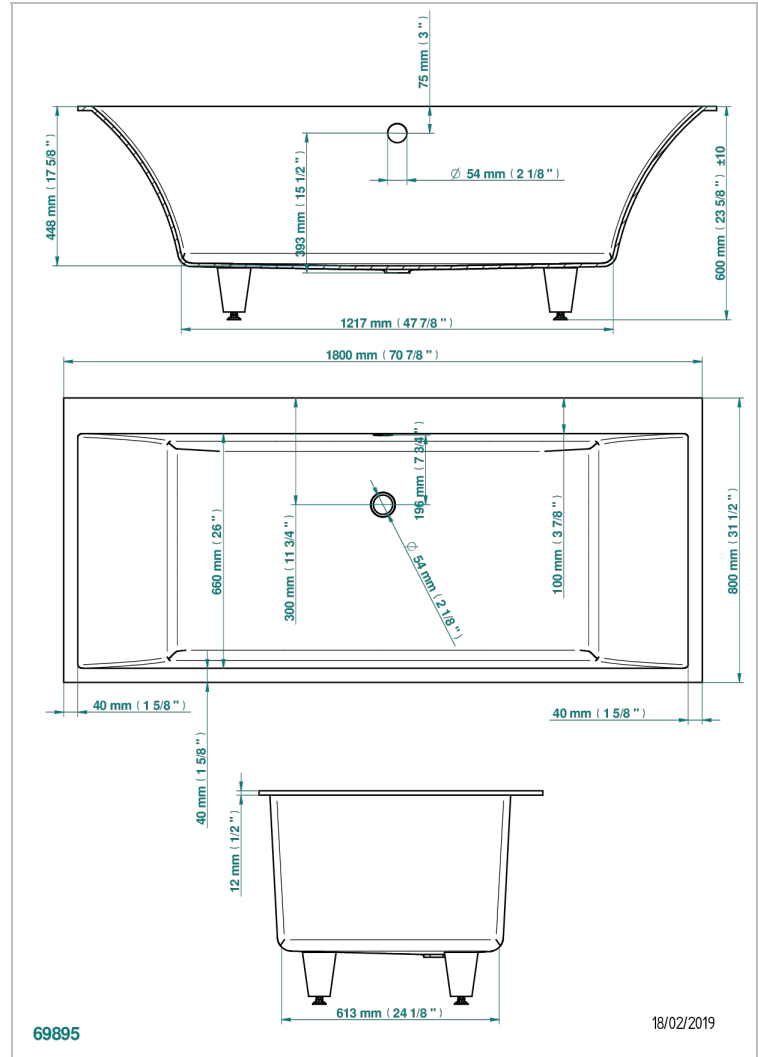

BUILT-IN BATHTUB

B10-B510

Suzan built-in bathtub 180x80x60cm, delivered without waste

THG[®]
PARIS

CHARACTERISTIC

- Built-in bathtub
- Suzan built-in bathtub 180x80x60cm, delivered without waste

RELATED SKU'S

- Ref. B12-K12A Whirlpool system with 12 aero jets
- Ref. B12-K102AB Chromato-lighting system on whirlpool bathtub
- Ref. B16-P100 Headrest 30 x 30 cm, white
- Ref. B16-P103 Headrest 13 x 26 cm, half cylindrical, white
- Ref. B16-P104 Polyurethane gel headrest 30 x 12 cm, h. 4 cm, white
- Ref. B16-P105 Polyurethane gel headrest 38.5 x 21 cm, h. 2 cm, white
- Ref. B16-P106 Polyurethane gel headrest 30 x 7 cm, h. 2 cm, white
- Ref. B16-P107 Polyurethane gel headrest 35 x 40 cm, h. 5,5 cm,, white
- Ref. B16-K102 Chromato-lighting system on bathtub without whirlpool system