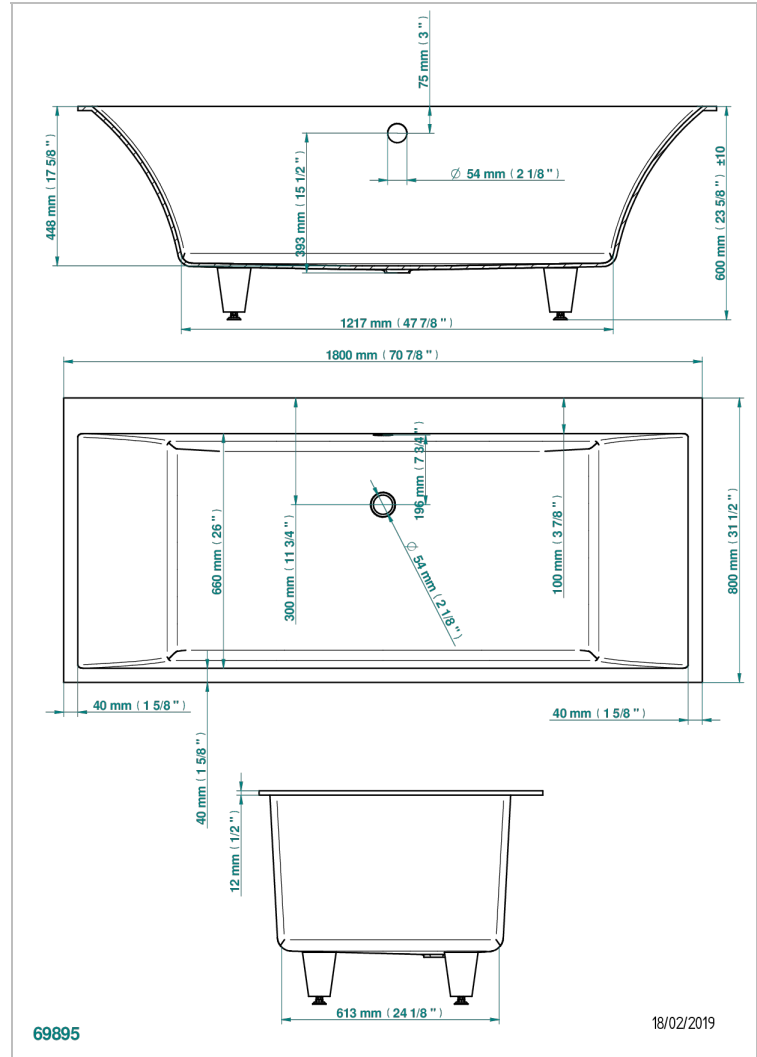

# BUILT-IN BATHTUB

B10-B510

Suzan built-in bathtub 180x80x60cm, delivered without waste

THG<sup>®</sup>  
PARIS

## CHARACTERISTIC

- Built-in bathtub
- Suzan built-in bathtub 180x80x60cm, delivered without waste

## RELATED SKU'S

- Ref. B12-K12A Whirlpool system with 12 aero jets
- Ref. B12-K102AB Chromato-lighting system on whirlpool bathtub
- Ref. B16-P100 Headrest 30 x 30 cm, white
- Ref. B16-P103 Headrest 13 x 26 cm, half cylindrical, white
- Ref. B16-P104 Polyurethane gel headrest 30 x 12 cm, h. 4 cm, white
- Ref. B16-P105 Polyurethane gel headrest 38.5 x 21 cm, h. 2 cm, white
- Ref. B16-P106 Polyurethane gel headrest 30 x 7 cm, h. 2 cm, white
- Ref. B16-P107 Polyurethane gel headrest 35 x 40 cm, h. 5,5 cm,, white
- Ref. B16-K102 Chromato-lighting system on bathtub without whirlpool system