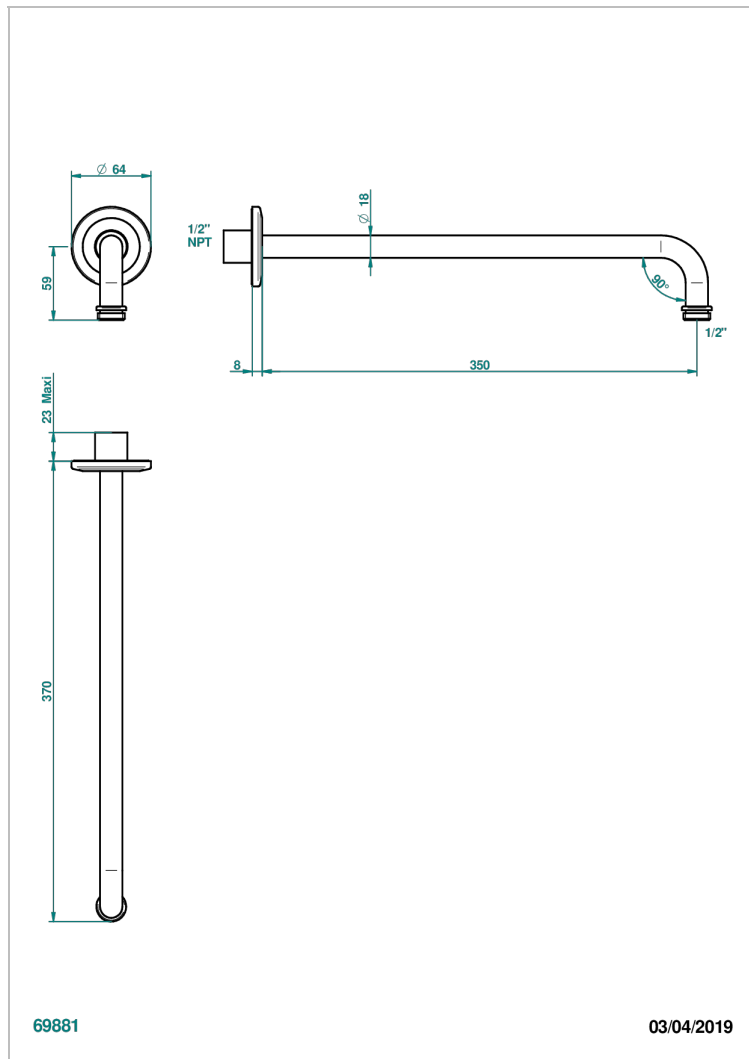

SYSTEM CRYSTAL WITH LEVER HANDLES

G9K-84BC/US

Horizontal shower arm, 90° 14" long

THG[®]
PARIS

CHARACTERISTIC

- System Crystal with lever handles
- Horizontal shower arm, 90° 14" long

AVAILABLE FINITIONS

Black ceram - D30
Blush PVD - H62
Brass color PVD - H49
Brown bronze color PVD - F33
Chrome polished - A02
Copper antique matt, coated - H07