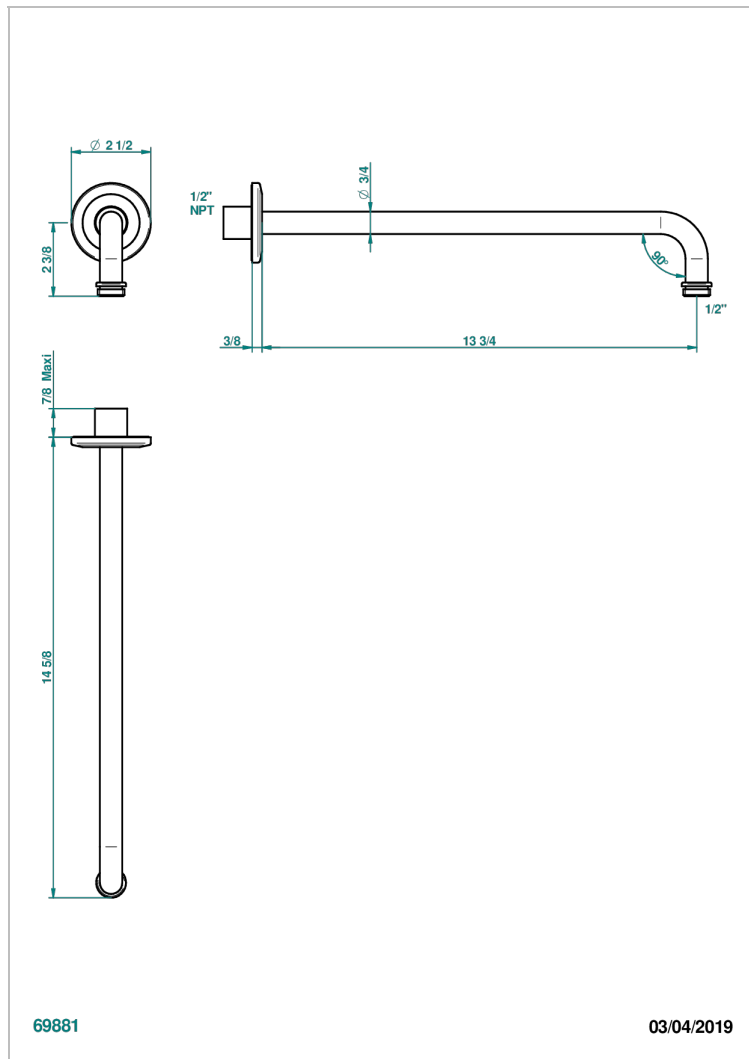

SYSTEM CRYSTAL WITH LEVER HANDLES

G9K-84BC/US

Horizontal shower arm, 90° 14" long

THG[®]
PARIS

69881

03/04/2019

CHARACTERISTIC

- System Crystal with lever handles
- Horizontal shower arm, 90° 14" long