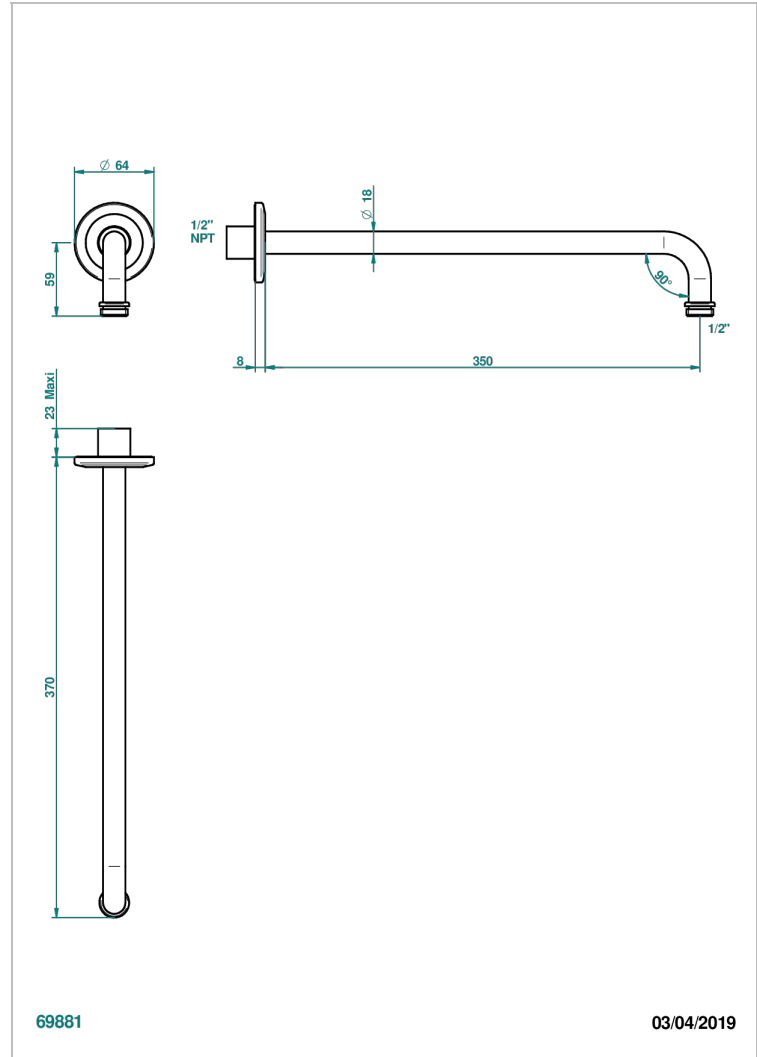

SYSTEM CRYSTAL

G9J-84BC/US

Horizontal shower arm, 90° 14" long

CHARACTERISTIC

- System Crystal
- Horizontal shower arm, 90° 14" long

AVAILABLE FINITIONS

Black ceram - D30
Blush PVD - H62
Brass color PVD - H49
Brown bronze color PVD - F33
Chrome polished - A02
Copper antique matt, coated - H07

Matt nickel (American satin) - C01
Matt nickel color PVD - H56
Nickel antique / Sovereign - H28
Nickel color PVD - H55
Nickel polished - B01
Soft gold - F30

Soft matt gold - F31
Umber PVD - H66