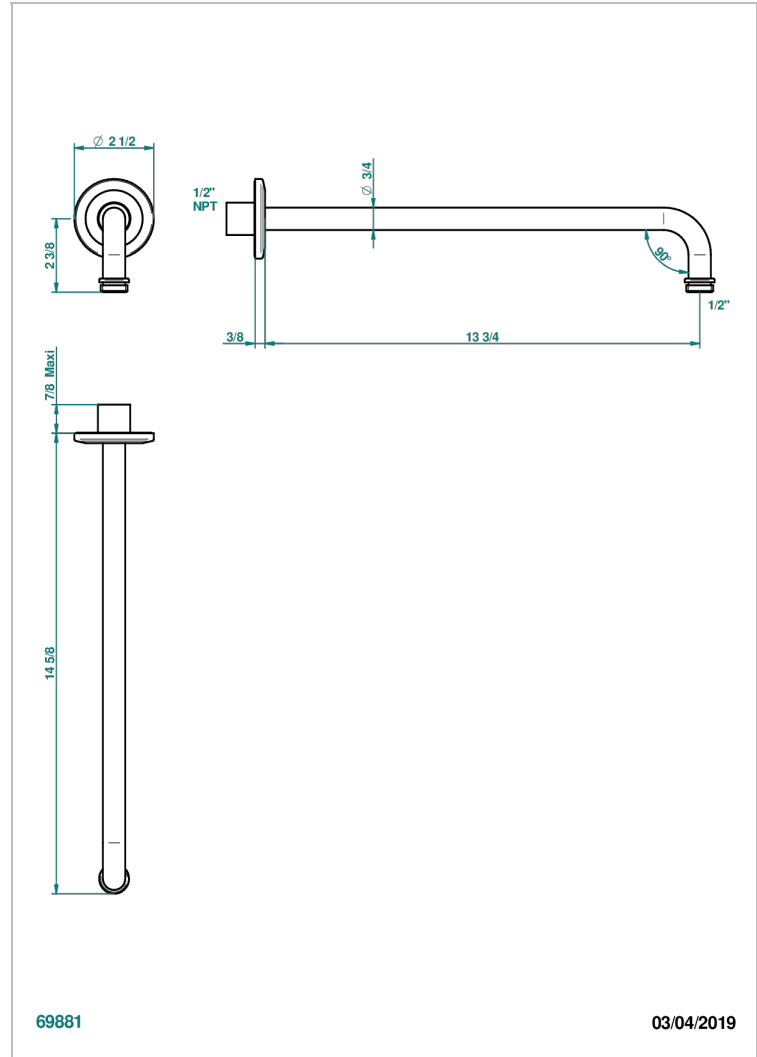

SYSTEM CRYSTAL

G9J-84BC/US

Horizontal shower arm, 90° 14" long

CHARACTERISTIC

- System Crystal
- Horizontal shower arm, 90° 14" long

AVAILABLE FINITIONS

Black ceram - D30
Blush PVD - H62
Brass color PVD - H49
Brown bronze color PVD - F33
Chrome polished - A02
Copper antique matt, coated - H07

Matt nickel (American satin) - C01
Matt nickel color PVD - H56
Nickel antique / Sovereign - H28
Nickel color PVD - H55
Nickel polished - B01
Soft gold - F30

Soft matt gold - F31
Umber PVD - H66