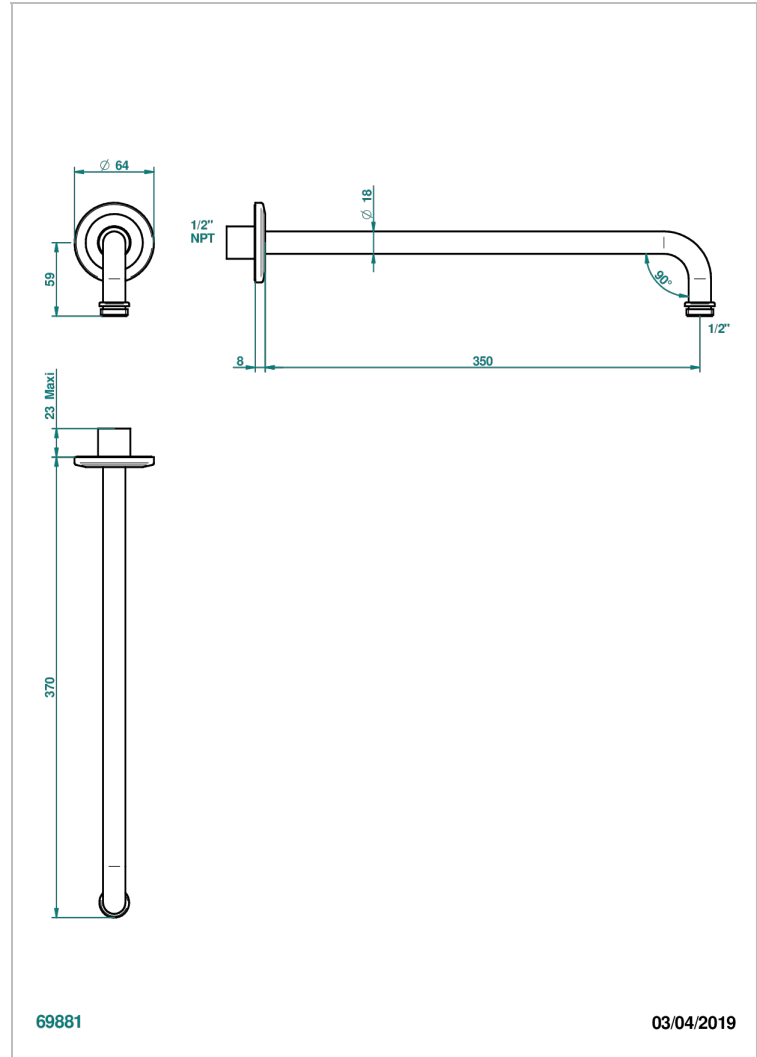

# SYSTEM HOWLITE

G9G-84BC/US

Horizontal shower arm, 90° 14" long

THG<sup>®</sup>  
PARIS

## CHARACTERISTIC

- System Howlite
- Horizontal shower arm, 90° 14" long