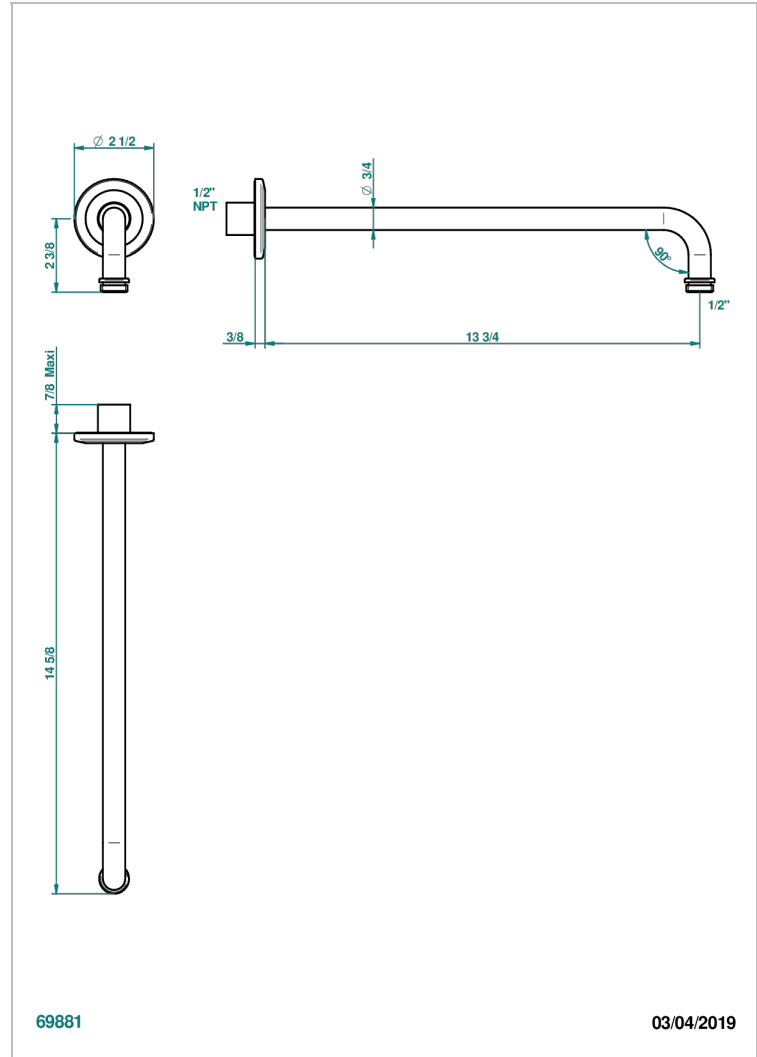

# SYSTEM HOWLITE

G9G-84BC/US

Horizontal shower arm, 90° 14" long

69881

03/04/2019

## CHARACTERISTIC

- System Howlite
- Horizontal shower arm, 90° 14" long