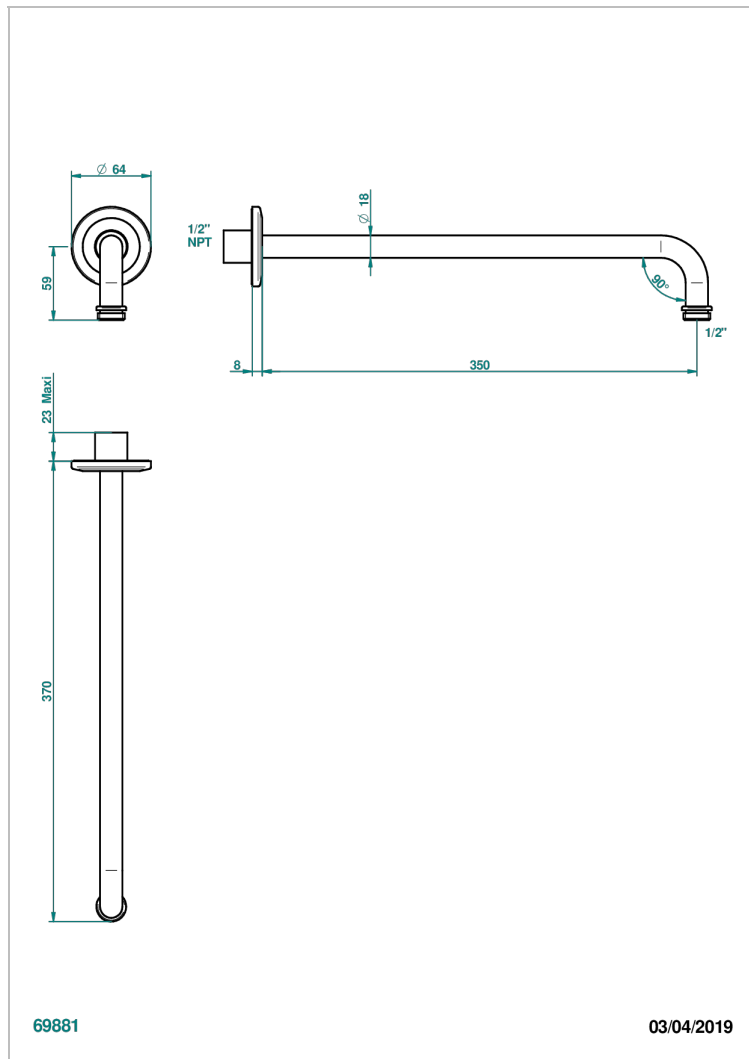

# SYSTEM SQUARED METAL WITH LEVER HANDLES

G9F-84BC/US

Horizontal shower arm, 90° 14" long

THG<sup>®</sup>  
PARIS

## CHARACTERISTIC

- System Squared Metal with lever handles
- Horizontal shower arm, 90° 14" long