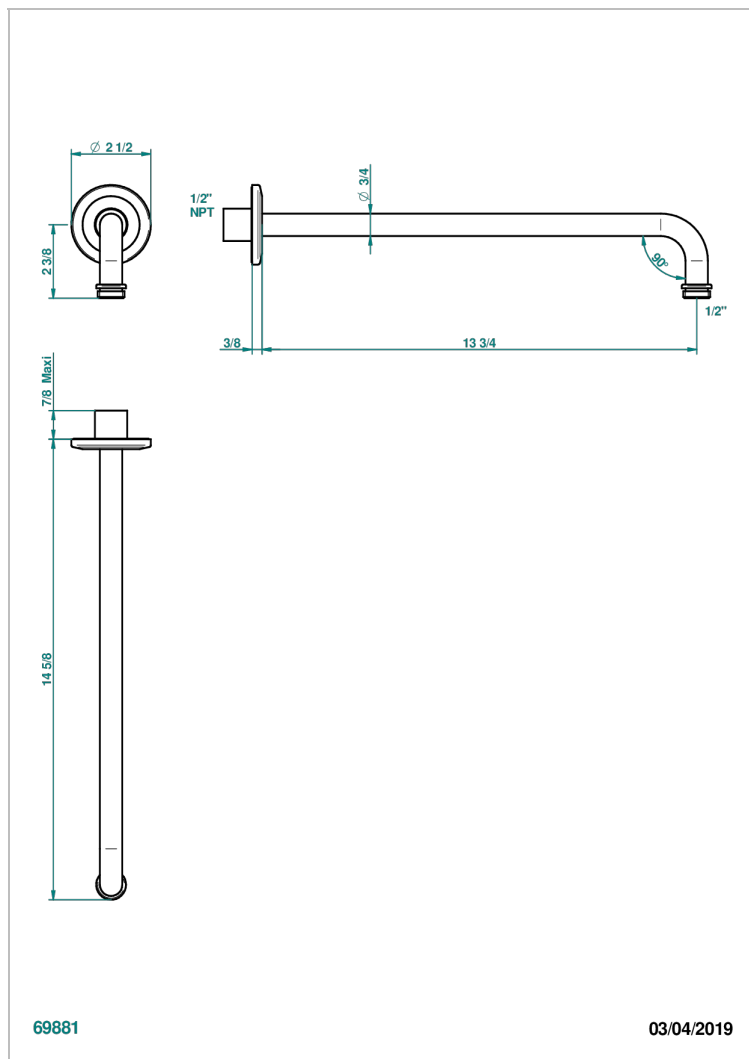

SYSTEM SQUARED METAL WITH LEVER HANDLES

G9F-84BC/US

Horizontal shower arm, 90° 14" long

CHARACTERISTIC

- System Squared Metal with lever handles
- Horizontal shower arm, 90° 14" long

AVAILABLE FINITIONS

Black ceram - D30
Blush PVD - H62
Brass color PVD - H49
Brown bronze color PVD - F33
Chrome polished - A02
Copper antique matt, coated - H07

Matt nickel (American satin) - C01
Matt nickel color PVD - H56
Nickel antique / Sovereign - H28
Nickel color PVD - H55
Nickel polished - B01
Polished chrome with gold inlay - GA1

Soft gold - F30
Soft matt gold - F31
Umber PVD - H66