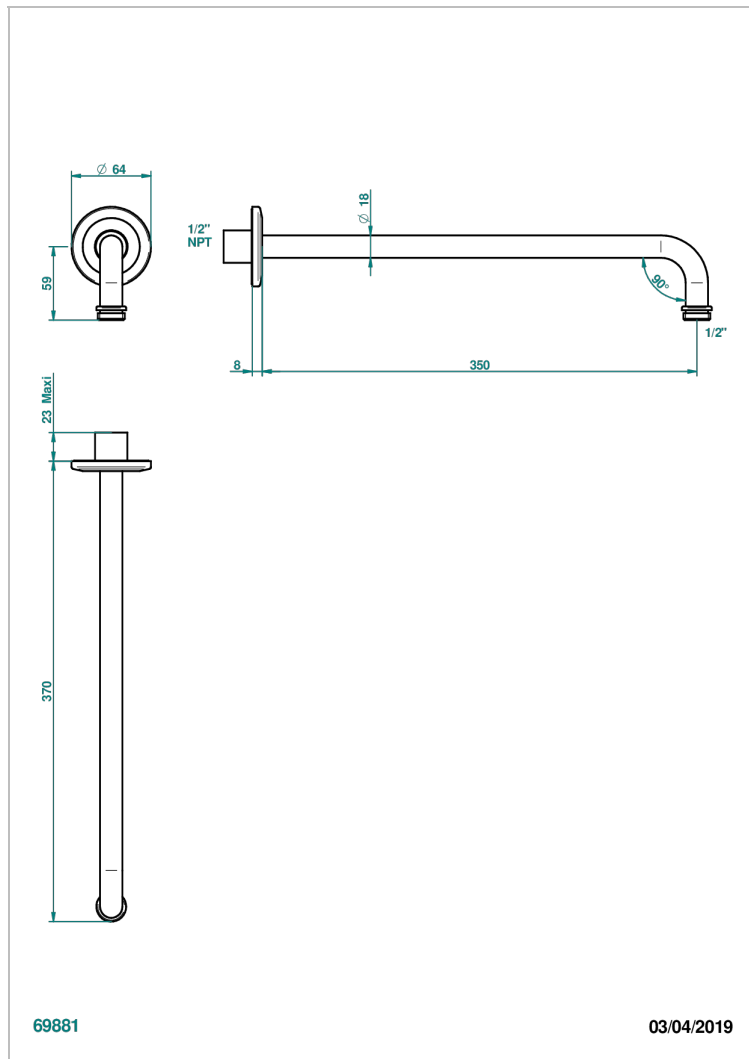

SYSTEM SQUARED METAL

G9E-84BC/US

Horizontal shower arm, 90° 14" long

THG[®]
PARIS

CHARACTERISTIC

- System Squared Metal
- Horizontal shower arm, 90° 14" long

AVAILABLE FINITIONS

Black ceram - D30
Blush PVD - H62
Brass color PVD - H49
Brown bronze color PVD - F33
Chrome polished - A02
Copper antique matt, coated - H07

Matt nickel (American satin) - C01
Matt nickel color PVD - H56
Nickel antique / Sovereign - H28
Nickel color PVD - H55
Nickel polished - B01
Polished chrome with gold inlay - GA1

Soft gold - F30
Soft matt gold - F31
Umber PVD - H66