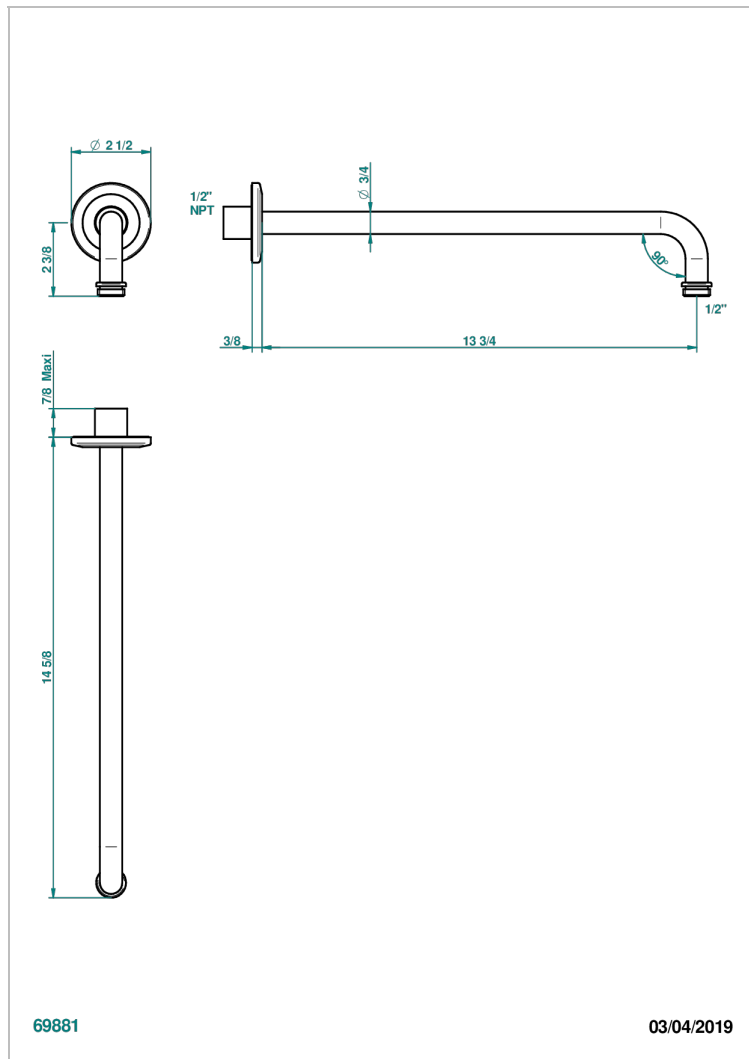

SYSTEM SQUARED METAL

G9E-84BC/US

Horizontal shower arm, 90° 14" long

THG[®]
PARIS

CHARACTERISTIC

- System Squared Metal
- Horizontal shower arm, 90° 14" long

AVAILABLE FINITIONS

Black ceram - D30
Blush PVD - H62
Brass color PVD - H49
Brown bronze color PVD - F33
Chrome polished - A02
Copper antique matt, coated - H07

Matt nickel (American satin) - C01
Matt nickel color PVD - H56
Nickel antique / Sovereign - H28
Nickel color PVD - H55
Nickel polished - B01
Polished chrome with gold inlay - GA1

Soft gold - F30
Soft matt gold - F31
Umber PVD - H66