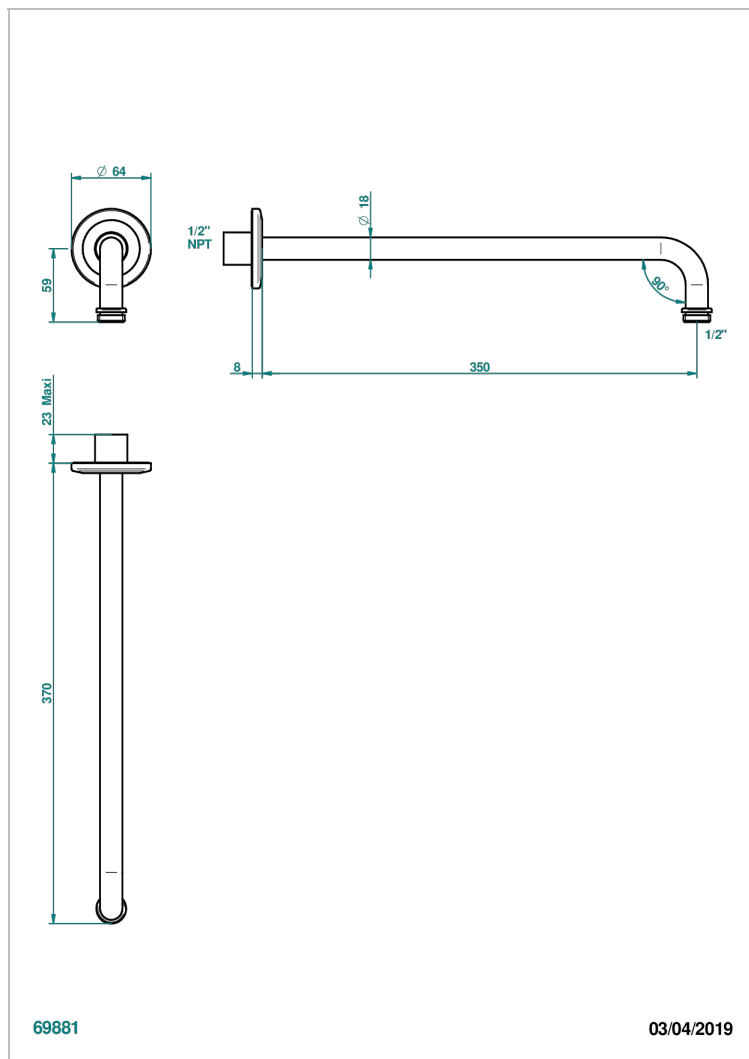

# SYSTEM DIAMOND METAL

G9C-84BC/US

Horizontal shower arm, 90° bend, 13 3/4" long

THG<sup>®</sup>  
PARIS

## CARACTERÍSTICAS

- System Diamond Metal
- Horizontal shower arm, 90° bend, 13 3/4" long