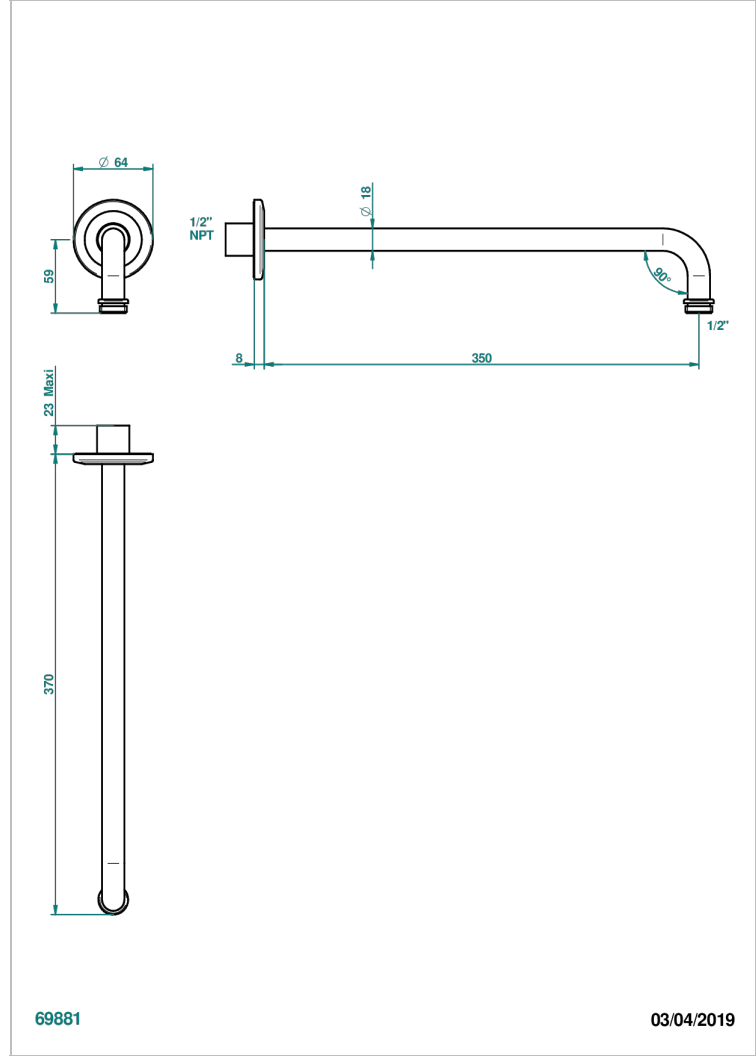

SYSTEM DIAMOND METAL

G9C-84BC/US

Horizontal shower arm, 90° 14" long

CHARACTERISTIC

- System Diamond Metal
- Horizontal shower arm, 90° 14" long

AVAILABLE FINITIONS

Black ceram - D30
Blush PVD - H62
Brass color PVD - H49
Brown bronze color PVD - F33
Chrome polished - A02
Copper antique matt, coated - H07

Matt nickel (American satin) - C01
Matt nickel color PVD - H56
Nickel antique / Sovereign - H28
Nickel color PVD - H55
Nickel polished - B01
Polished chrome with gold inlay - GA1

Soft gold - F30
Soft matt gold - F31
Umber PVD - H66