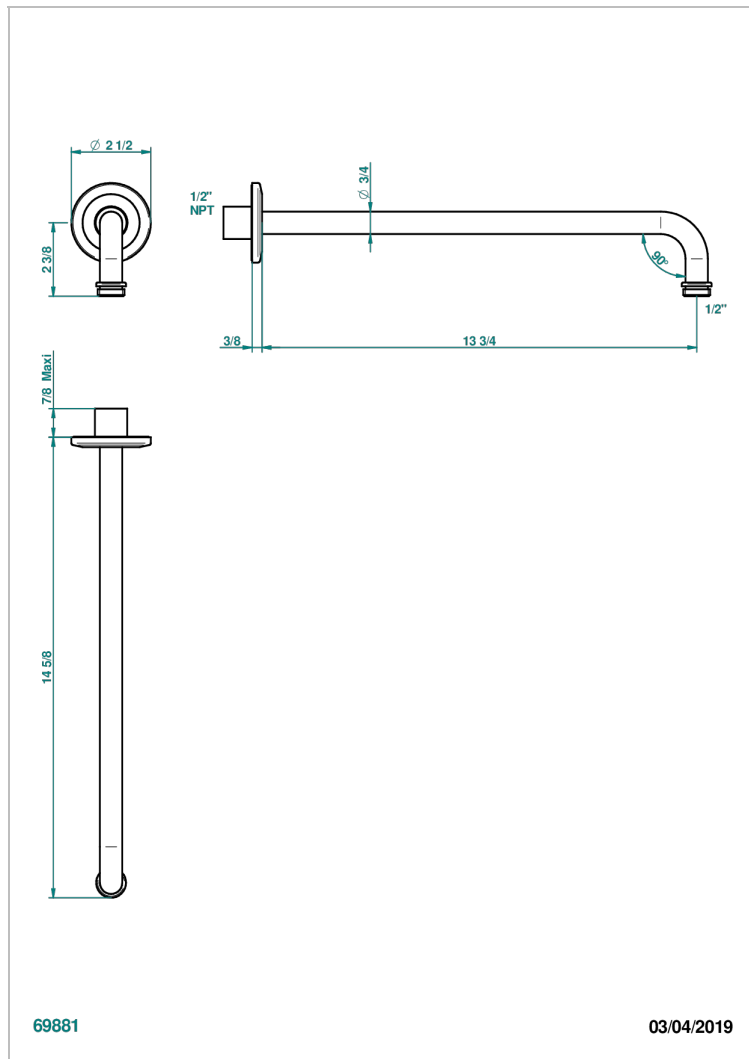

# SYSTEM DIAMOND METAL

G9C-84BC/US

Horizontal shower arm, 90° 14" long

THG<sup>®</sup>  
PARIS

## CHARACTERISTIC

- System Diamond Metal
- Horizontal shower arm, 90° 14" long