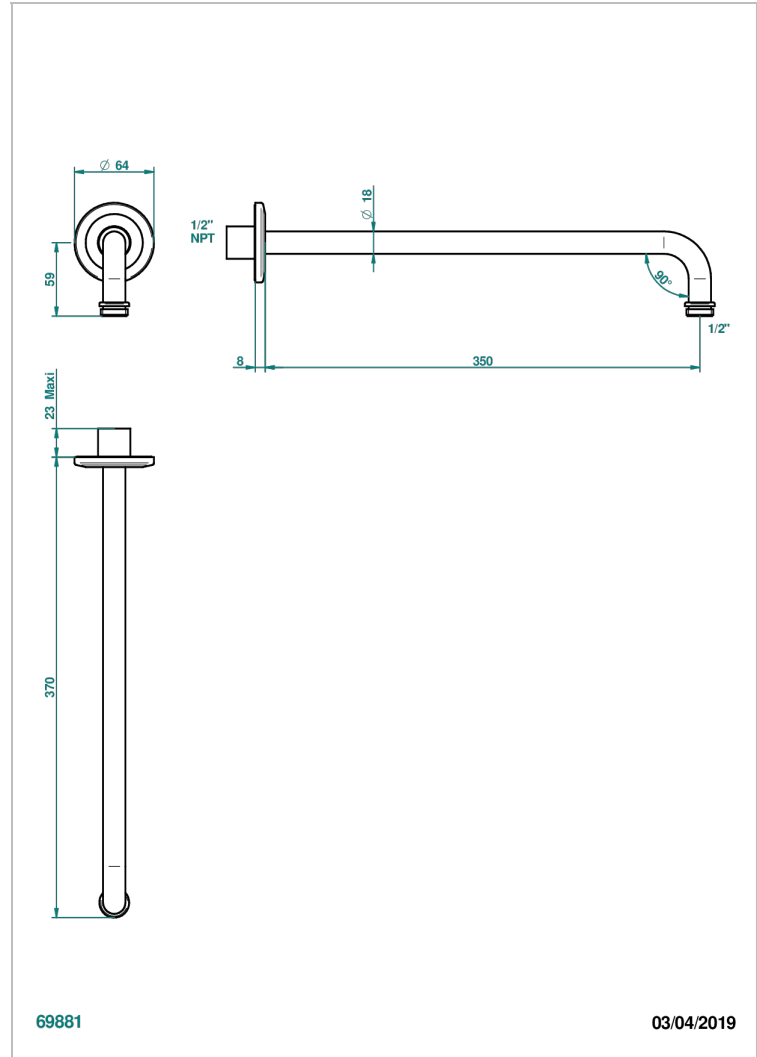

# SYSTEM SMOOTH METAL WITH LEVER HANDLES

G9B-84BC/US

Horizontal shower arm, 90° 14" long

THG<sup>®</sup>  
PARIS

69881

03/04/2019

## CHARACTERISTIC

- System Smooth Metal with lever handles
- Horizontal shower arm, 90° 14" long