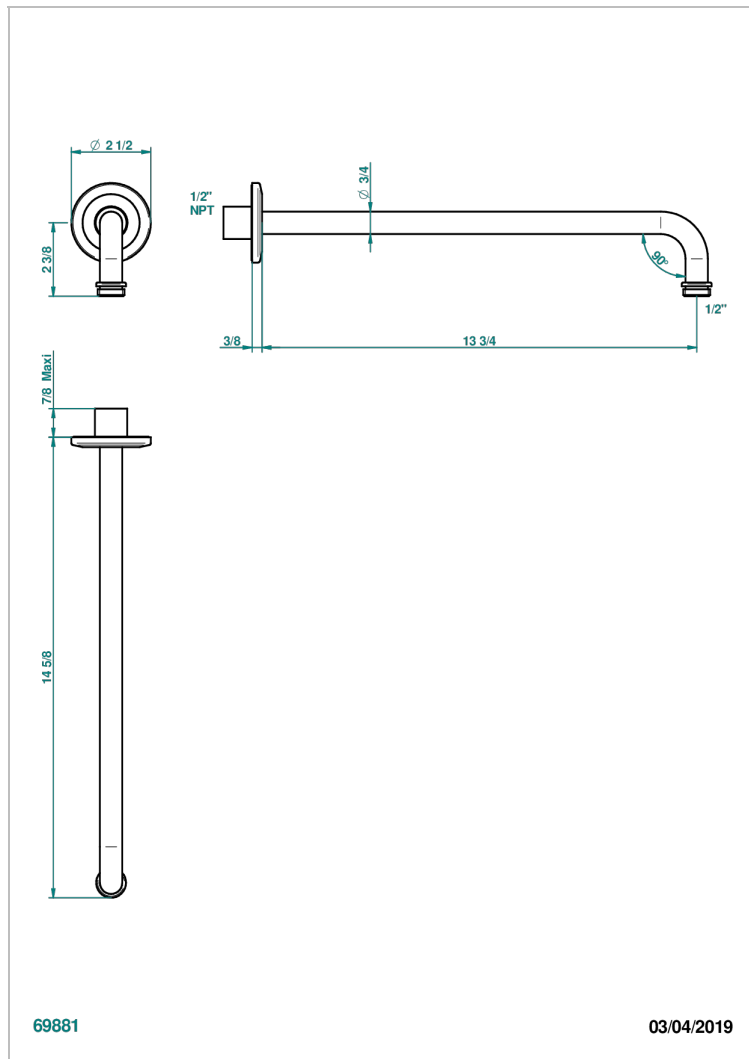

# SYSTEM SMOOTH METAL WITH LEVER HANDLES

G9B-84BC/US

Horizontal shower arm, 90° 14" long

69881

03/04/2019

## CHARACTERISTIC

- System Smooth Metal with lever handles
- Horizontal shower arm, 90° 14" long