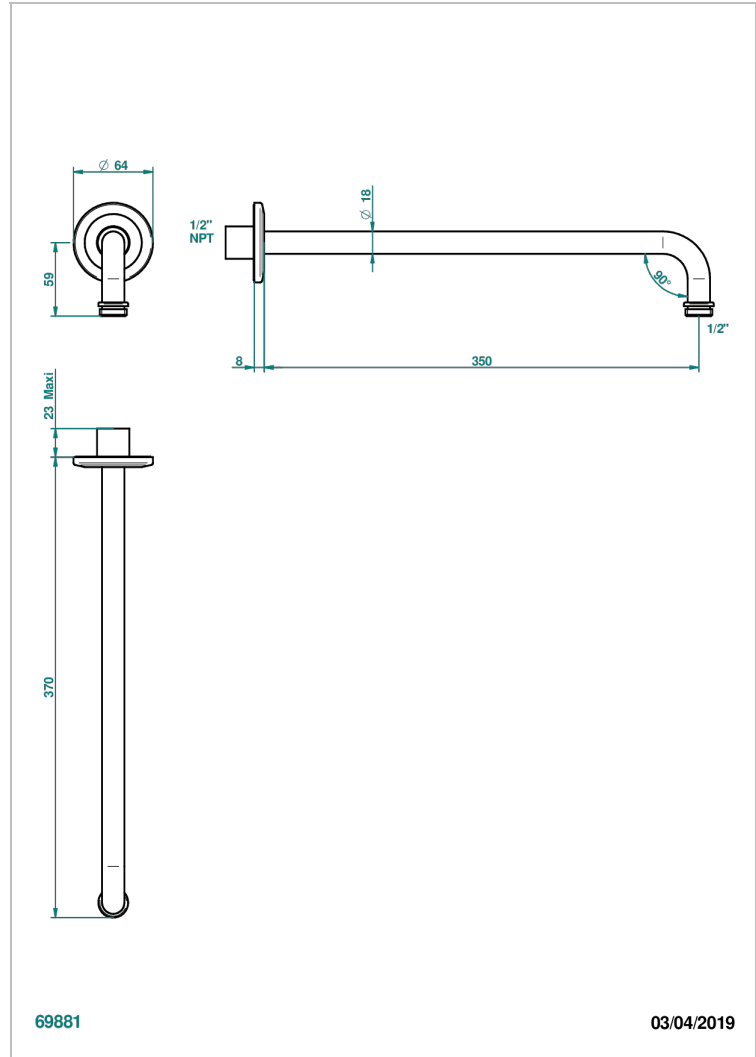

BONDI WITH LEVER HANDLES

G7G-84BC/US

Horizontal shower arm, 90° 14" long

CHARACTERISTIC

- Bondi with lever handles
- Horizontal shower arm, 90° 14" long

AVAILABLE FINITIONS

Black ceram - D30
Blush PVD - H62
Brass color PVD - H49
Brown bronze color PVD - F33
Chrome polished - A02
Chrome polished / gold polished - G02