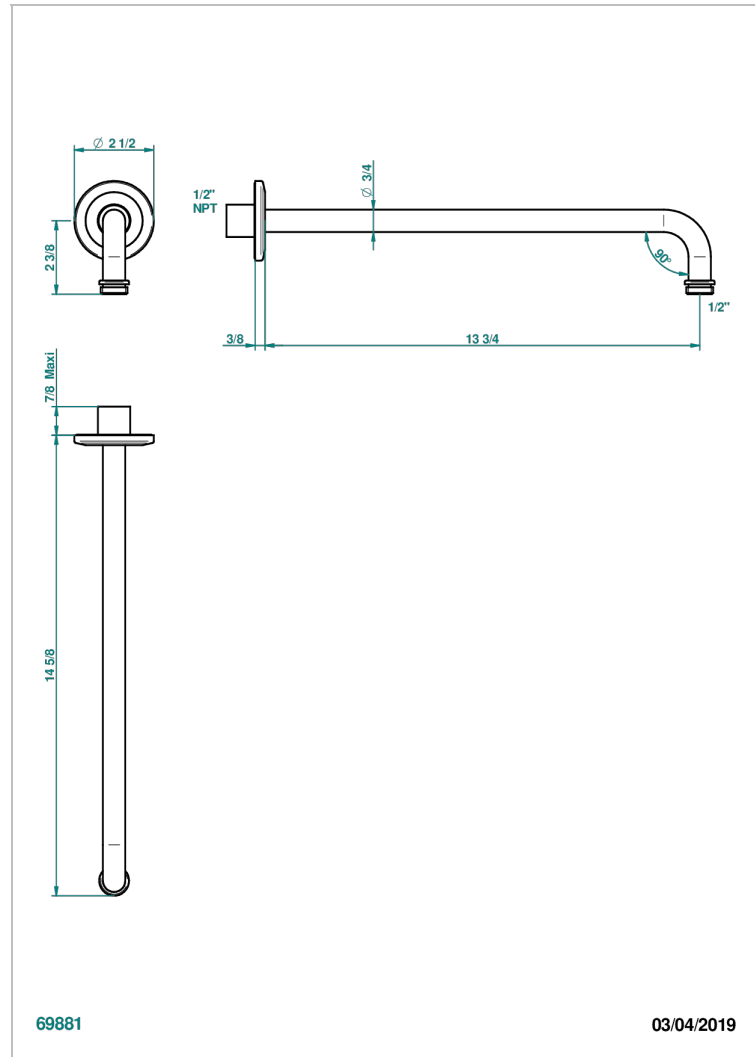

BONDI WITH LEVER HANDLES

G7G-84BC/US

Horizontal shower arm, 90° 14" long

CHARACTERISTIC

- Bondi with lever handles
- Horizontal shower arm, 90° 14" long

AVAILABLE FINITIONS

Black ceram - D30
Blush PVD - H62
Brass color PVD - H49
Brown bronze color PVD - F33
Chrome polished - A02
Chrome polished / gold polished - G02