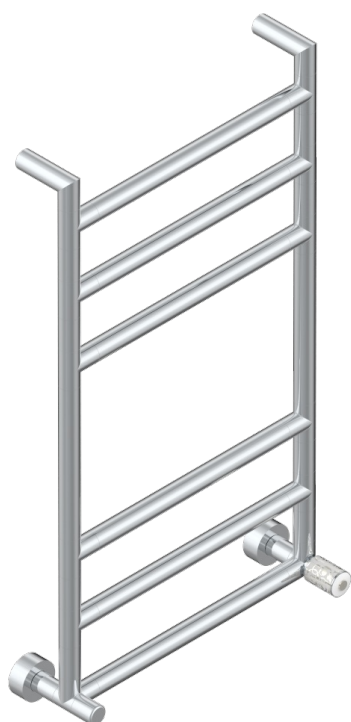

Contemporary round towel warmer, 6 rails, 533 mm x 922 mm, hydronic with 1 stylised handle

69878

09/07/2019

## CHARACTERISTIC

- Solid brass body seamless
- 1 x 1/2" normal head
- Connections F3/4"

## TECHNICAL SPECS

- Pression : 0,5 bars < P < 3 bars (recommandée)
- Pressure : 7.25 psi < P < 43.5 psi (advised)
- Température eau maximale conseillée : 60°C
- Maximum water temperature advised: 140°F
- Hauteur minimale au sol (maximum height from the ground) : 60 cm (24")
- Puissance / Power : 88W à Delta T 30