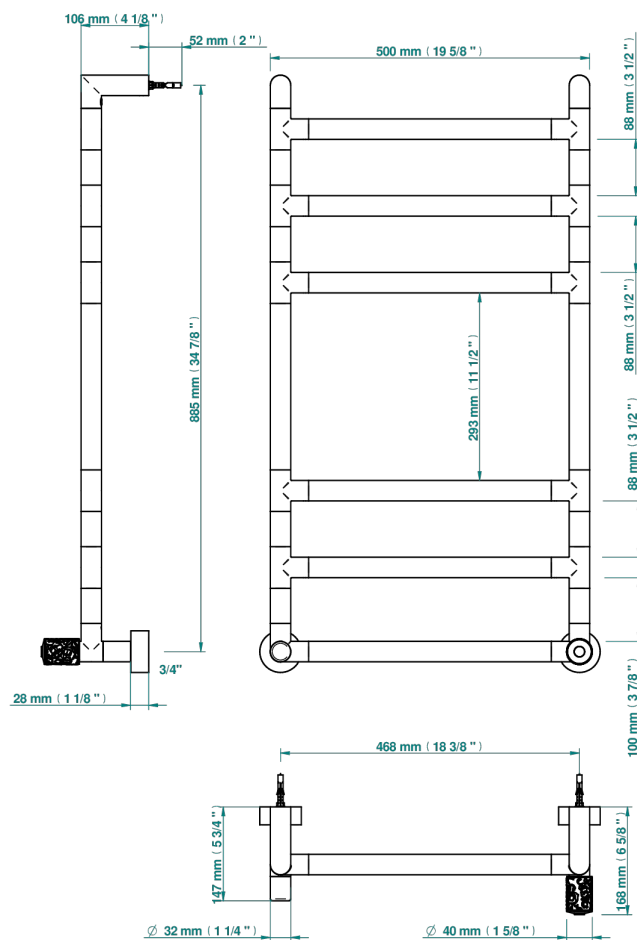

Contemporary round towel warmer, 6 rails, 533 mm x 922 mm, hydronic with 1 stylised handle

69878

09/07/2019

## CHARACTERISTIC

- Solid brass body seamless
- 1 x 1/2" normal head
- Connections F3/4"

## TECHNICAL SPECS

- Pression : 0,5 bars < P < 3 bars (recommandée)
- Pressure : 7.25 psi < P < 43.5 psi (advised)
- Température eau maximale conseillée : 60°C
- Maximum water temperature advised: 140°F
- Hauteur minimale au sol (maximum height from the ground) : 60 cm (24")
- Puissance / Power : 88W à Delta T 30