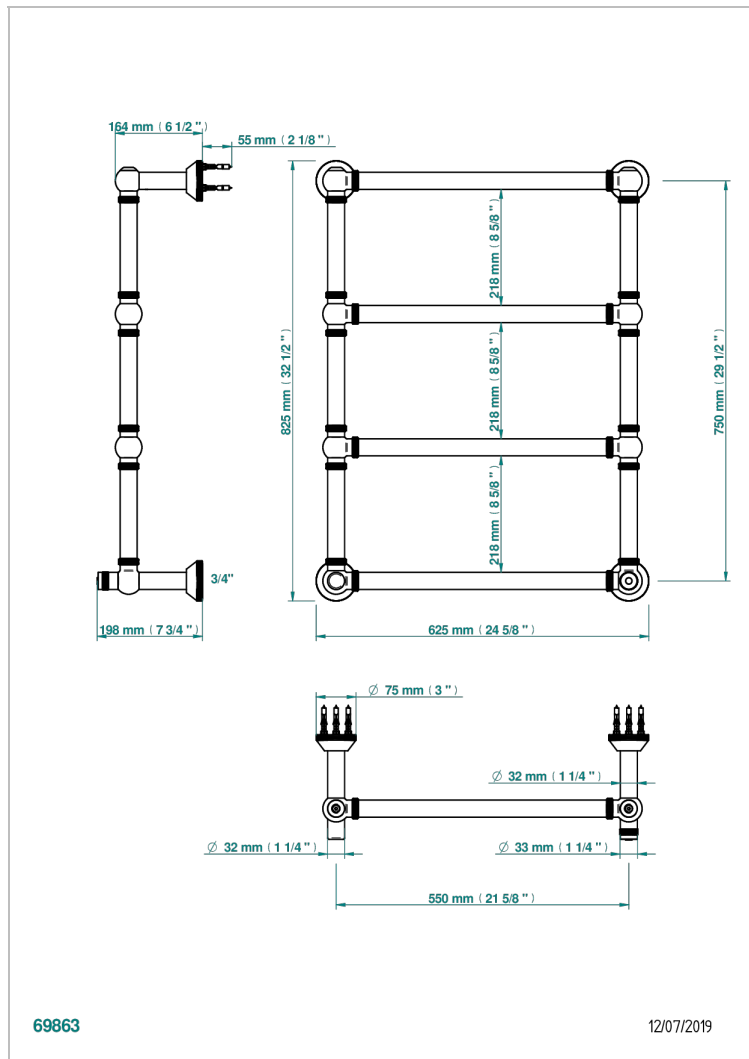

TOWEL WARMER - TRADITIONAL

B6A-TWK4H

THG[®]
PARIS

Traditional towel warmer with knurled ring, 4 rails, 623 mm x 823 mm, hydronic, neutral handle

CHARACTERISTIC

- Solid brass body seamless
- Connections F3/4"

TECHNICAL SPECS

- Pression : 0,5 bars < P < 3 bars (recommandée)
- Pressure : 7.25 psi < P < 43.5 psi (advised)
- Température eau maximale conseillée : 60°C
- Maximum water temperature advised: 140°F
- Hauteur minimale au sol (maximum height from the ground) : 60 cm (24")
- Puissance / Power : 86W à Delta T 30