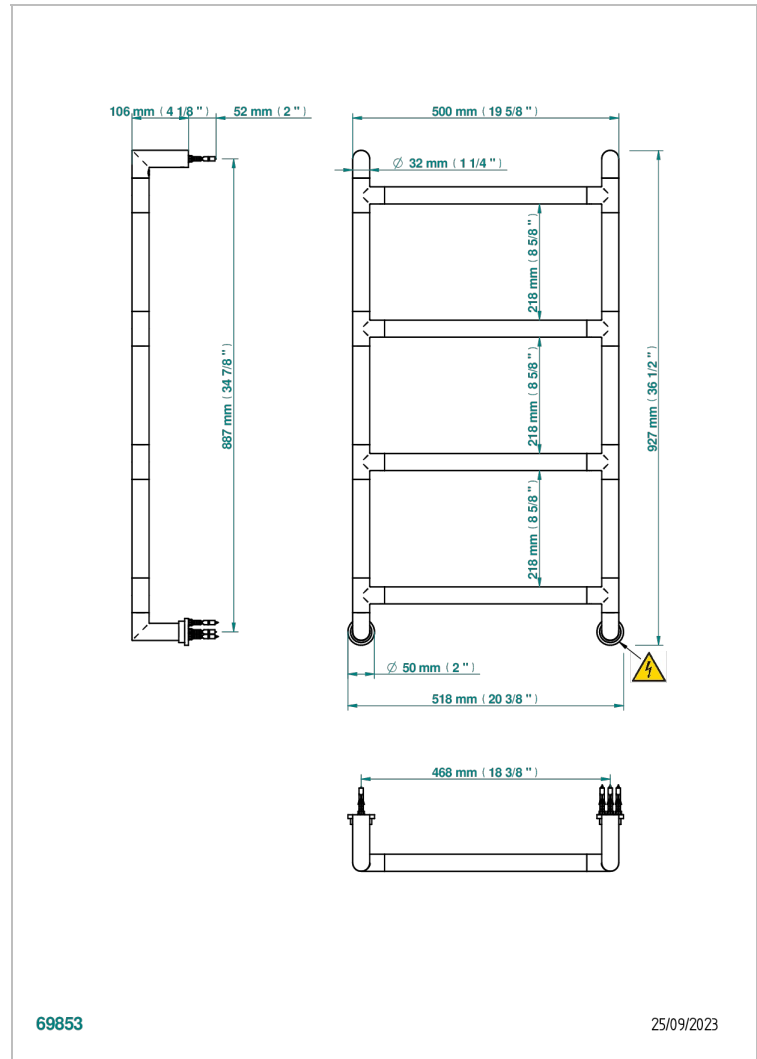

TOWEL WARMER - CONTEMPORARY

B6B-TWR4E

Contemporary round towel warmer, 4 rails, 518 mm x 928 mm, electric

THG[®]
PARIS

69853

25/09/2023

CHARACTERISTIC

- Solid brass body, seamless
- Resistance with thermal auto-regulation
- Installation possible with a wall mounted electric switch or timer (not supplied)
- Non-toxic and recyclable heat transfer fluid
- Hidden wire - standard length 1.20 m - Option 5 m (Class I only) - ref. TWCA5

TECHNICAL SPECS

- Tension (voltage) : 110V ou 230V
- Puissance (power) : 100W
- IPX4
- CE classe 1, 2
- Hauteur minimale au sol (minimum height from the ground) : 60 cm (24")
- Température maximale (maximum temperature) : 60°C (140°F)