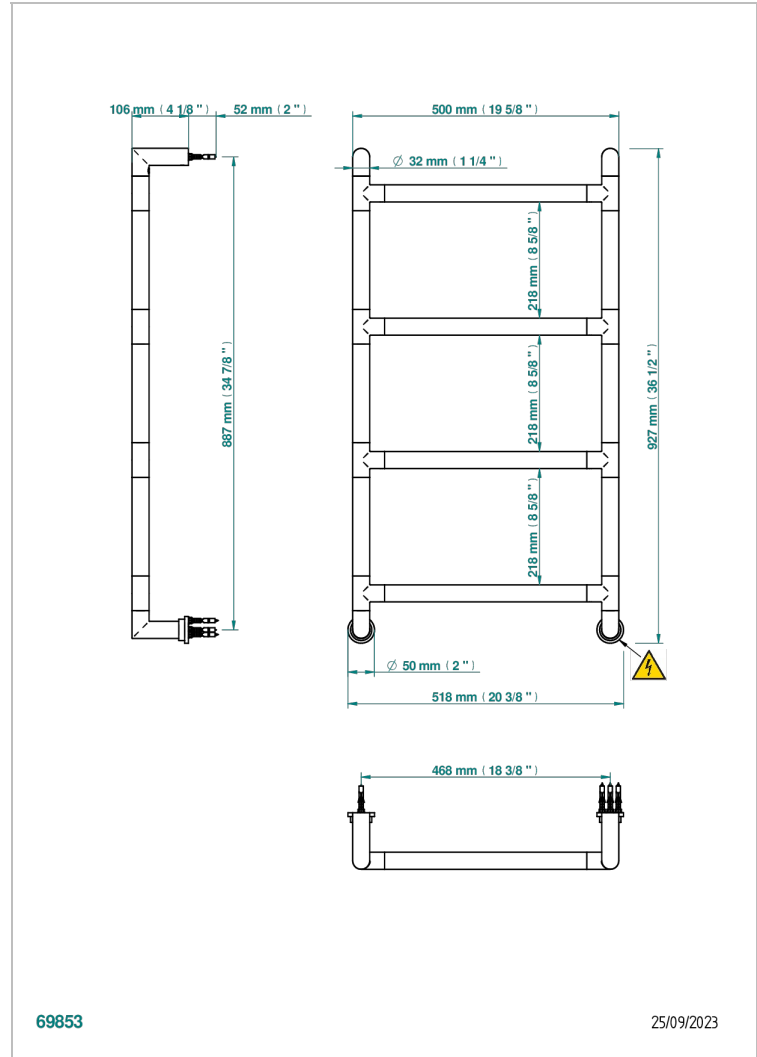

# TOWEL WARMER - CONTEMPORARY

B6B-TWR4E

Contemporary round towel warmer, 4 rails, 518 mm x 928 mm, electric

THG<sup>®</sup>  
PARIS

## CHARACTERISTIC

- Solid brass body, seamless
- Resistance with thermal auto-regulation
- Installation possible with a wall mounted electric switch or timer (not supplied)
- Non-toxic and recyclable heat transfer fluid
- Hidden wire - standard length 1.20 m - Option 5 m (Class I only) - ref. TWCA5

## TECHNICAL SPECS

- Tension (voltage) : 110V ou 230V
- Puissance (power) : 100W
- IPX4
- CE classe 1, 2
- Hauteur minimale au sol (minimum height from the ground) : 60 cm (24")
- Température maximale (maximum temperature) : 60°C (140°F)