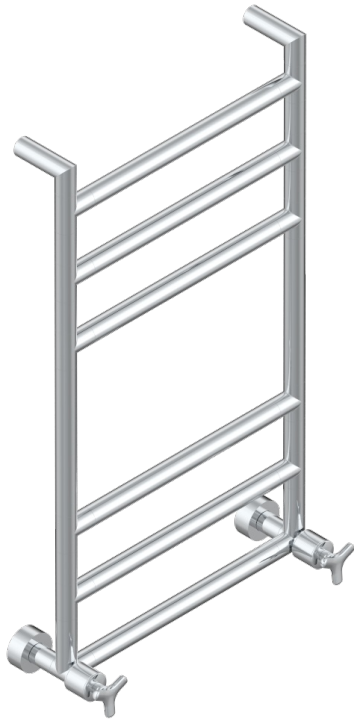

SYSTEM SMOOTH METAL

G9A-TWR6H2

THG[®]
PARIS

Contemporary round towel warmer, 6 rails, 533 mm x 922 mm, hydronic with 2 stylised handles

69852

10/07/2019

CHARACTERISTIC

- Solid brass body seamless
- 2 x 1/2" normal head
- Connections F3/4"

TECHNICAL SPECS

- Pression : 0,5 bars < P < 3 bars (recommandée)
- Pressure : 7.25 psi < P < 43.5 psi (advised)
- Température eau maximale conseillée : 60°C
- Maximum water temperature advised: 140°F
- Hauteur minimale au sol (maximum height from the ground) : 60 cm (24")
- Puissance / Power : 88W à Delta T 30