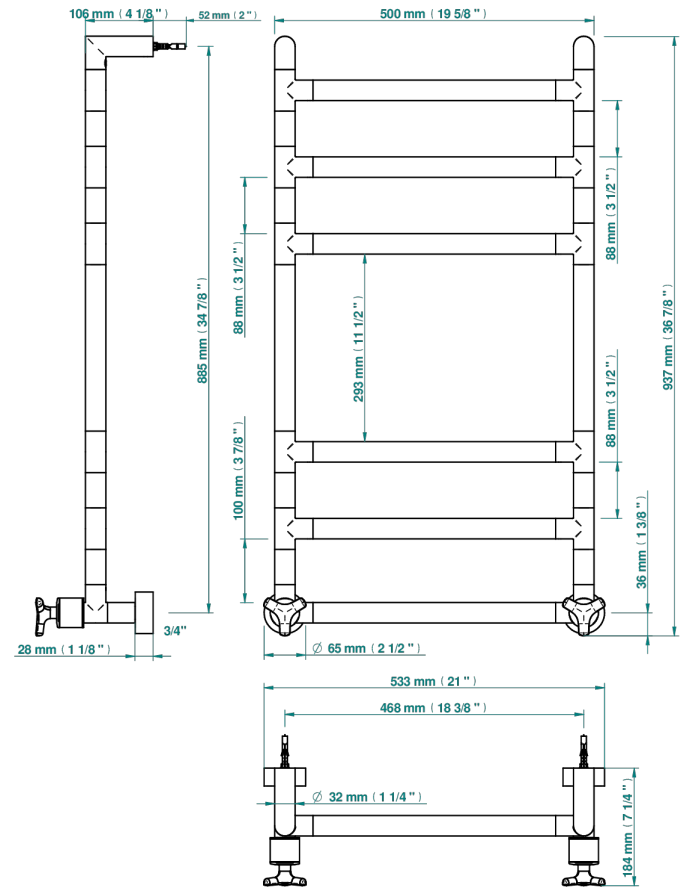

SYSTEM SMOOTH METAL

G9A-TWR6H2

THG[®]
PARIS

Contemporary round towel warmer, 6 rails, 533 mm x 922 mm, hydronic with 2 stylised handles

69852

10/07/2019

CHARACTERISTIC

- Solid brass body seamless
- 2 x 1/2" normal head
- Connections F3/4"

TECHNICAL SPECS

- Pression : 0,5 bars < P < 3 bars (recommandée)
- Pressure : 7.25 psi < P < 43.5 psi (advised)
- Température eau maximale conseillée : 60°C
- Maximum water temperature advised: 140°F
- Hauteur minimale au sol (maximum height from the ground) : 60 cm (24")
- Puissance / Power : 88W à Delta T 30