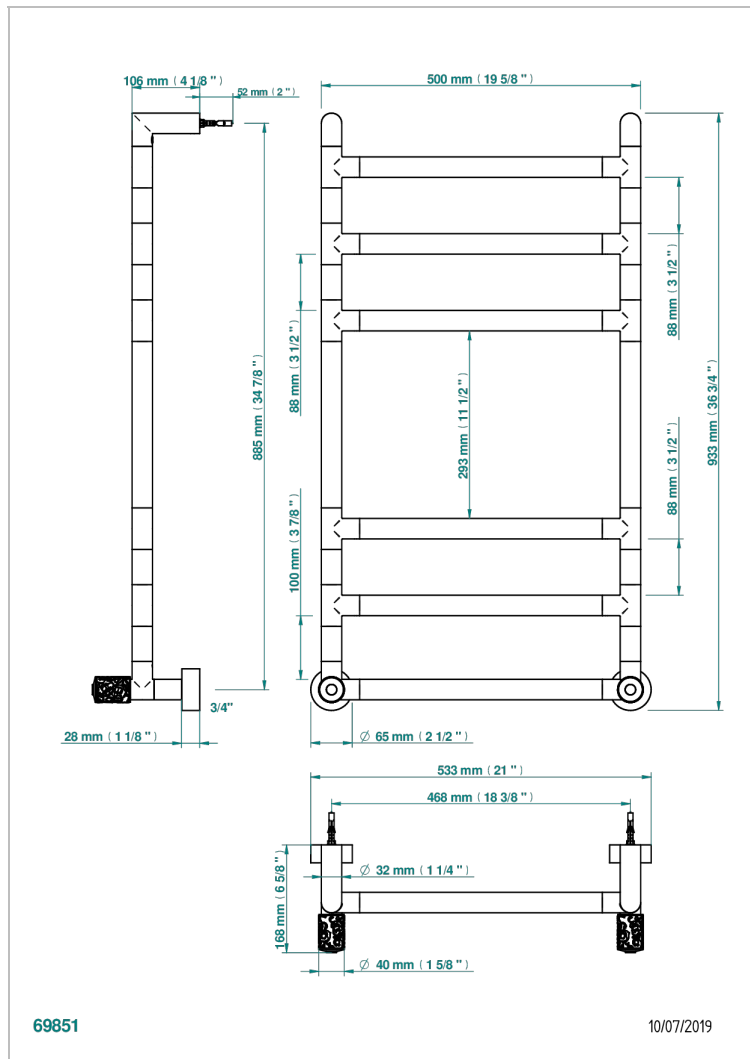

Contemporary round towel warmer, 6 rails, 533 mm x 922 mm, hydronic with 2 stylised handles

### CHARACTERISTIC

- Solid brass body seamless
- 2 x 1/2" normal head
- Connections F3/4"

### TECHNICAL SPECS

- Pression : 0,5 bars < P < 3 bars (recommandée)
- Pressure : 7.25 psi < P < 43.5 psi (advised)
- Température eau maximale conseillée : 60°C
- Maximum water temperature advised: 140°F
- Hauteur minimale au sol (maximum height from the ground) : 60 cm (24")
- Puissance / Power : 88W à Delta T 30