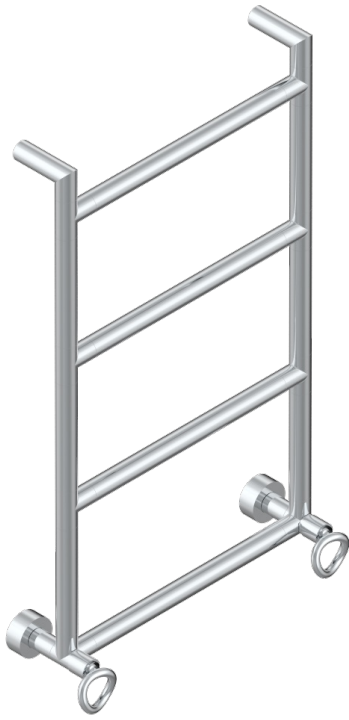

COLLECTION "O"

G4P-TWR4H2

Contemporary round towel warmer, 4 rails, 533 mm x 867 mm, hydronic with 2 stylised handles

THG[®]
PARIS

CHARACTERISTIC

- Solid brass body seamless
- 2 x 1/2" normal head
- Connections F3/4"

TECHNICAL SPECS

- Pression : 0,5 bars < P < 3 bars (recommandée)
- Pressure : 7.25 psi < P < 43.5 psi (advised)
- Température eau maximale conseillée : 60°C
- Maximum water temperature advised: 140°F
- Hauteur minimale au sol (maximum height from the ground) : 60 cm (24")
- Puissance / Power : 59W à Delta T 30

AVAILABLE FINITIONS

Blush PVD - H62
Brass color PVD - H49
Brown bronze color PVD - F33
Gold color PVD - H52
Graphite PVD - H64
Matt Umber PVD - H67

Matt blush PVD - H60
Matt brass color PVD - H50
Matt brown bronze color PVD - F34
Matt chrome - C02
Matt gold - F07
Matt gold color PVD - H53

Matt graphite PVD - H65
Matt nickel (color finish) - C01
Matt nickel color PVD - H56
Nickel color PVD - H55
Polished chrome (color finish) - A02
Polished gold (color finish) - F01

Polished nickel - B01
Soft gold - F30
Soft matt gold - F31
Umber PVD - H66