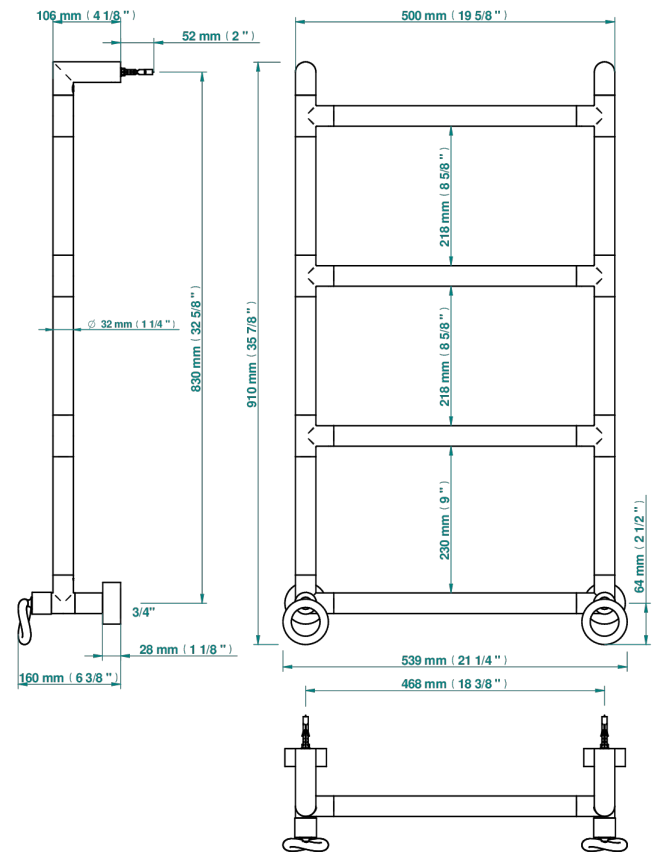

COLLECTION "O"

G4P-TWR4H2

Contemporary round towel warmer, 4 rails, 533 mm x 867 mm, hydronic with 2 stylised handles

THG[®]
PARIS

CHARACTERISTIC

- Solid brass body seamless
- 2 x 1/2" normal head
- Connections F3/4"

TECHNICAL SPECS

- Pression : 0,5 bars < P < 3 bars (recommandée)
- Pressure : 7.25 psi < P < 43.5 psi (advised)
- Température eau maximale conseillée : 60°C
- Maximum water temperature advised: 140°F
- Hauteur minimale au sol (maximum height from the ground) : 60 cm (24")
- Puissance / Power : 59W à Delta T 30