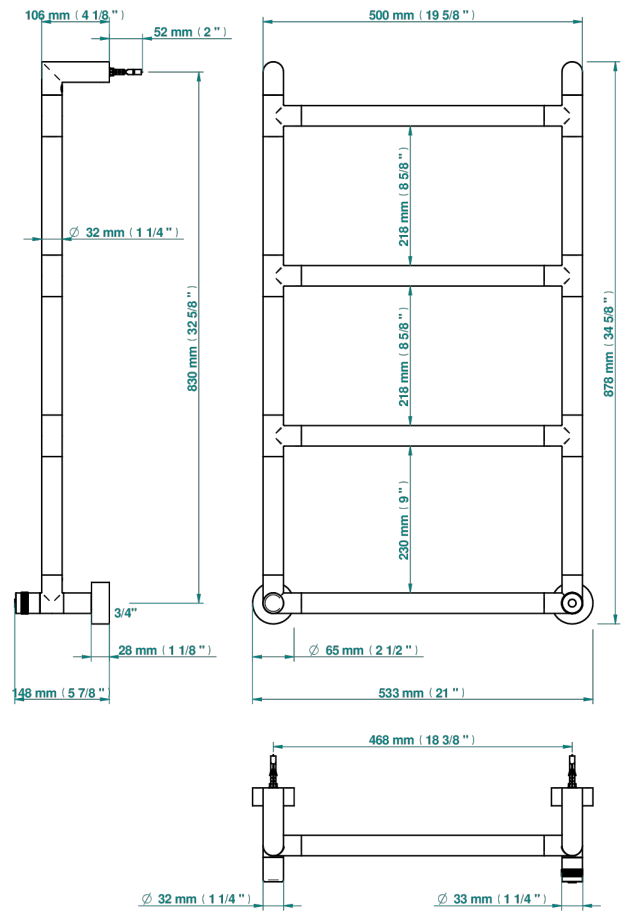

# TOWEL WARMER - CONTEMPORARY

B6B-TWR4H

Contemporary round towel warmer, 4 rails, 533 mm x 867 mm, hydronic, neutral handle

69843

10/07/2019

## CHARACTERISTIC

- Solid brass body seamless
- Connections F3/4"

## TECHNICAL SPECS

- Pression : 0,5 bars < P < 3 bars (recommandée)
- Pressure : 7.25 psi < P < 43.5 psi (advised)
- Température eau maximale conseillée : 60°C
- Maximum water temperature advised: 140°F
- Hauteur minimale au sol (maximum height from the ground) : 60 cm (24")
- Puissance / Power : 59W à Delta T 30