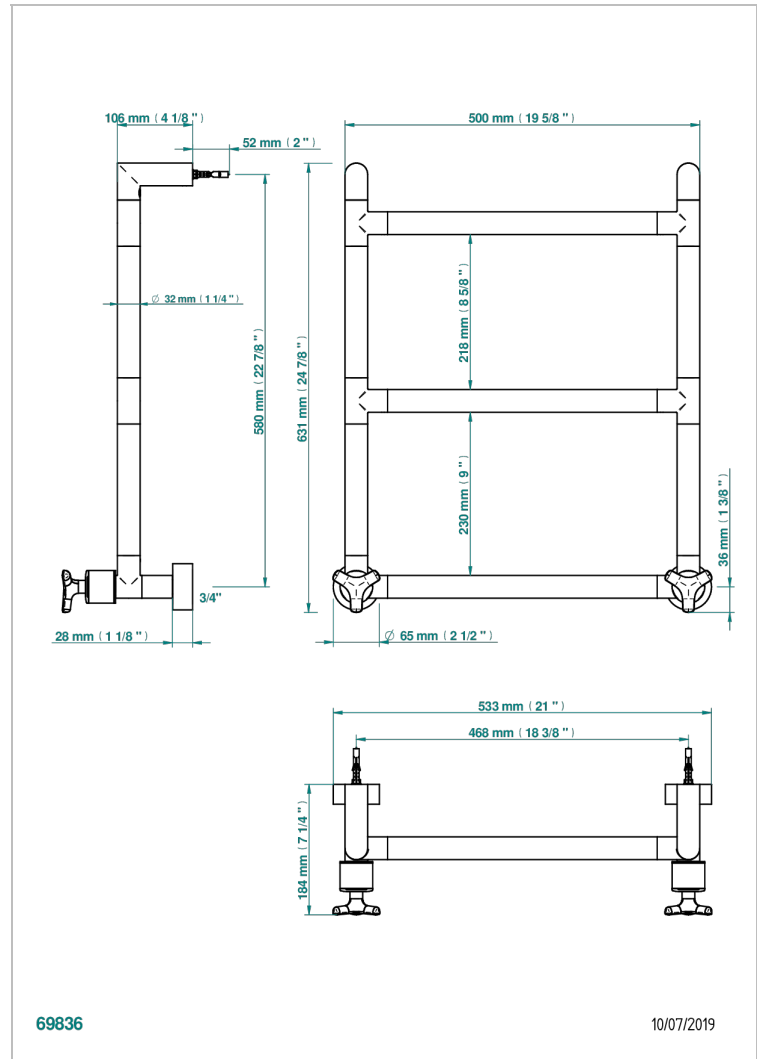

# SYSTEM SMOOTH METAL

G9A-TWR3H2

Contemporary round towel warmer, 3 rails, 533 mm x 617 mm, hydronic with 2 stylised handles

THG<sup>®</sup>  
PARIS

## CHARACTERISTIC

- Solid brass body seamless
- 2 x 1/2" normal head
- Connections F3/4"

## TECHNICAL SPECS

- Pression : 0,5 bars < P < 3 bars (recommandée)
- Pressure : 7.25 psi < P < 43.5 psi (advised)
- Température eau maximale conseillée : 60°C
- Maximum water temperature advised: 140°F
- Hauteur minimale au sol (maximum height from the ground) : 60 cm (24")
- Puissance / Power : 44W à Delta T 30