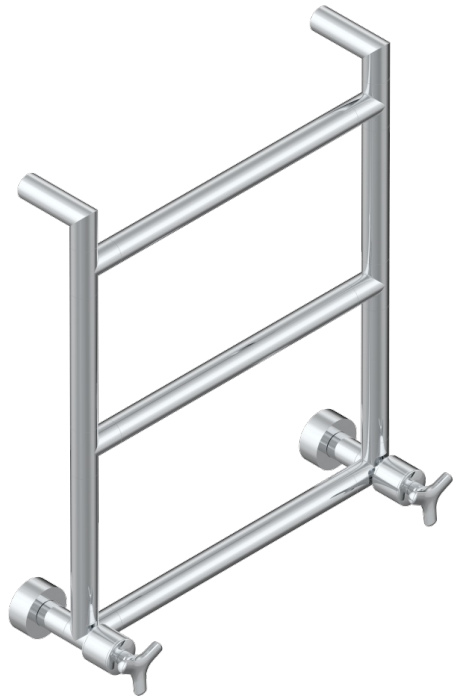

# SYSTEM SMOOTH METAL

G9A-TWR3H2

Contemporary round towel warmer, 3 rails, 533 mm x 617 mm, hydronic with 2 stylised handles

THG<sup>®</sup>  
PARIS

## CHARACTERISTIC

- Solid brass body seamless
- 2 x 1/2" normal head
- Connections F3/4"

## TECHNICAL SPECS

- Pression : 0,5 bars < P < 3 bars (recommandée)
- Pressure : 7.25 psi < P < 43.5 psi (advised)
- Température eau maximale conseillée : 60°C
- Maximum water temperature advised: 140°F
- Hauteur minimale au sol (maximum height from the ground) : 60 cm (24")
- Puissance / Power : 44W à Delta T 30