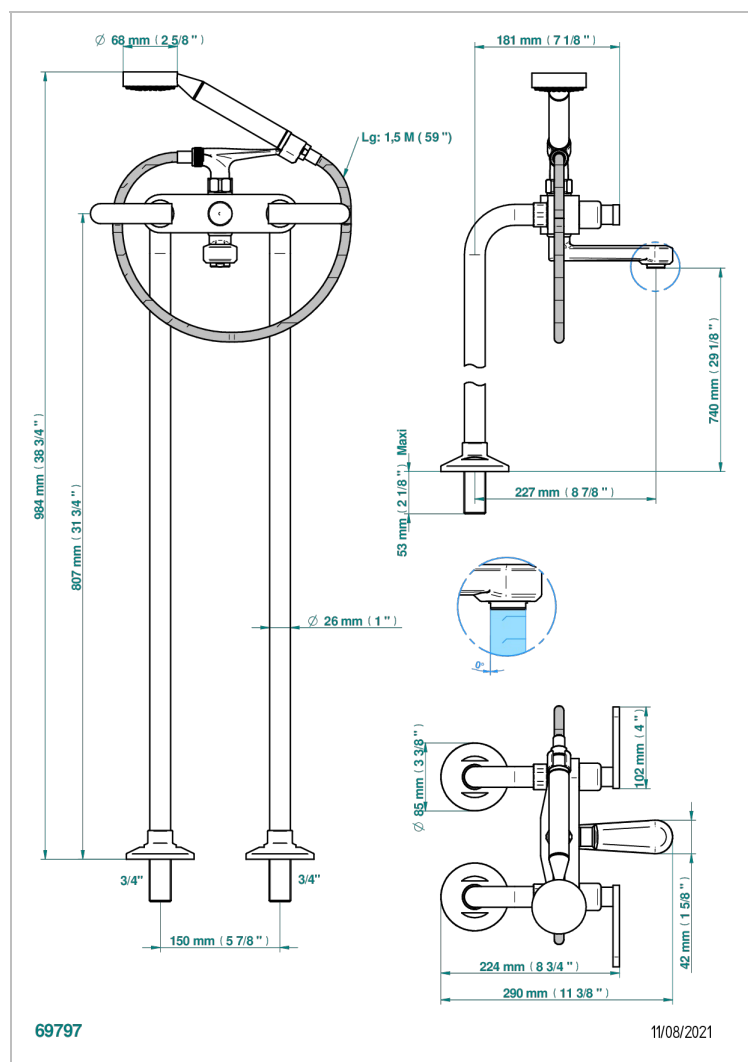

PROFIL METAL WITH LEVER HANDLES

A6B-13CS

Bath shower tub filler with floor risers

CHARACTERISTIC

- ACS : 21ACCLY034

STANDARDS

AVAILABLE FINITIONS

Black ceram - D30