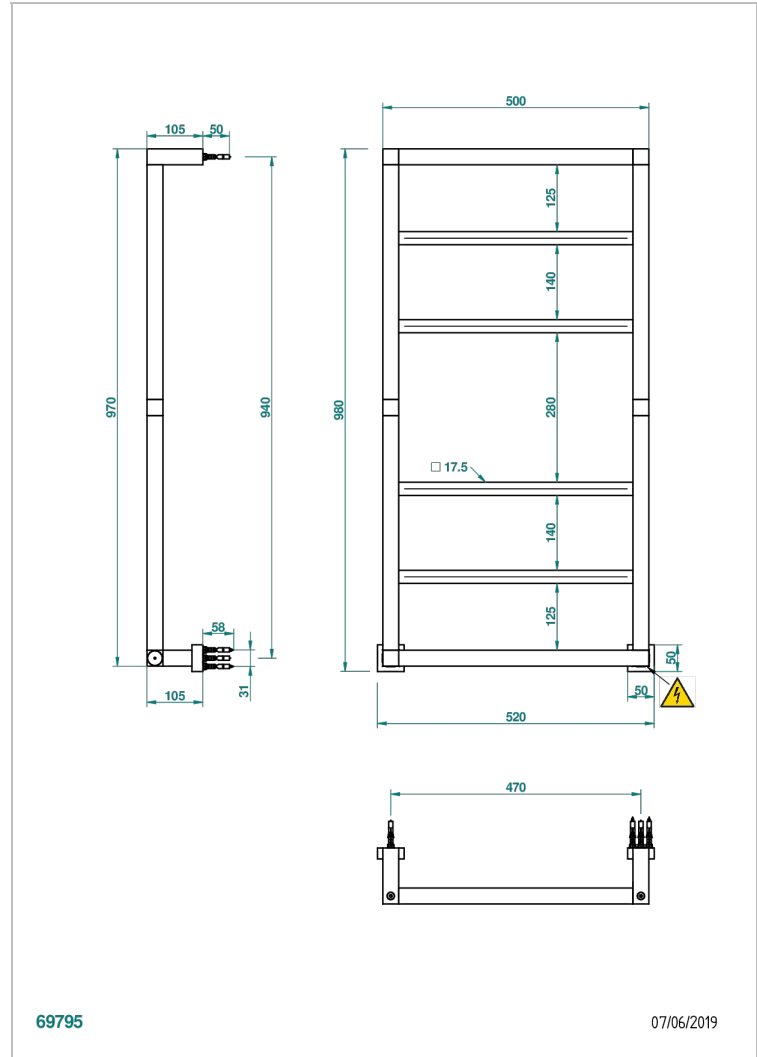

TOWEL WARMER - CONTEMPORARY

B6B-TWS6E

Contemporary square towel warmer, 6 rails, 520 mm x 990 mm, electric

THG[®]
PARIS

69795

07/06/2019

CHARACTERISTIC

- Solid brass body, seamless
- Resistance with thermal auto-regulation
- Installation possible with a wall mounted electric switch or timer (not supplied)
- Non-toxic and recyclable heat transfer fluid
- Hidden wire - standard length 1.20 m - Option 5 m (Class I only) - ref. TWCA5

TECHNICAL SPECS

- Tension (voltage) : 110V ou 230V
- Puissance (power) : 100W
- IPX4
- CE classe 1, 2
- Hauteur minimale au sol (minimum height from the ground) : 60 cm (24")
- Température maximale (maximum temperature) : 60°C (140°F)