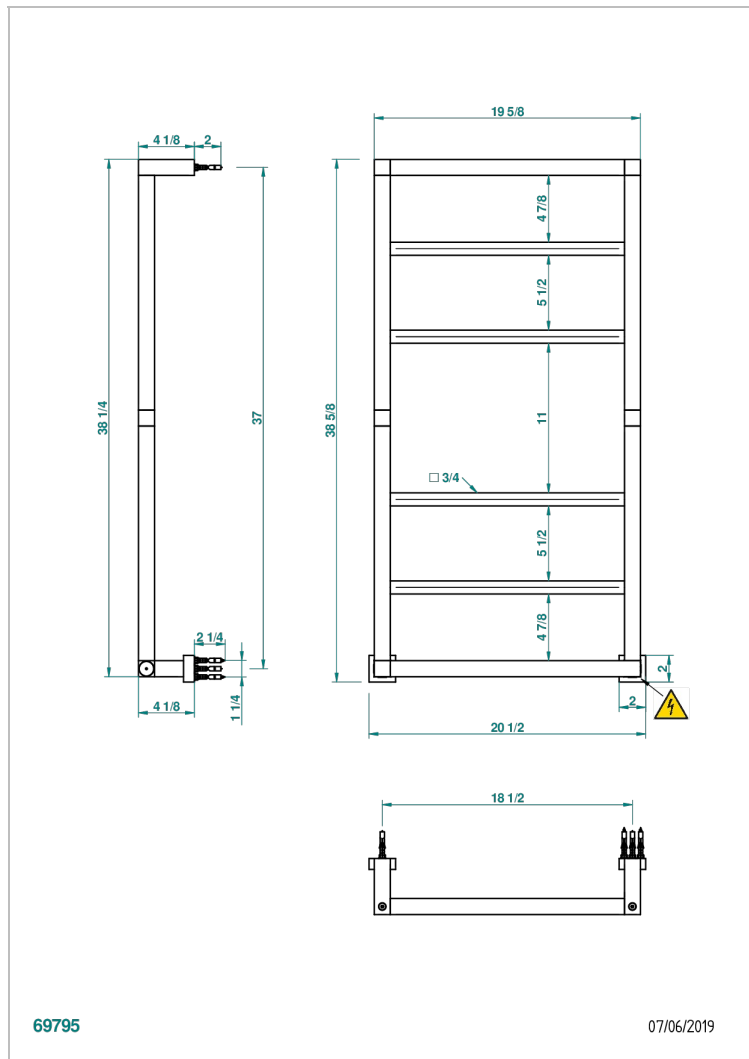

TOWEL WARMER - CONTEMPORARY

B6B-TWS6E

Contemporary square towel warmer, 6 rails, 520 mm x 990 mm, electric

69795

07/06/2019

CHARACTERISTIC

- Solid brass body, seamless
- Resistance with thermal auto-regulation
- Installation possible with a wall mounted electric switch or timer (not supplied)
- Non-toxic and recyclable heat transfer fluid
- Hidden wire - standard length 1.20 m - Option 5 m (Class I only) - ref. TWCA5

TECHNICAL SPECS

- Tension (voltage) : 110V ou 230V
- Puissance (power) : 100W
- IPX4
- CE classe 1, 2
- Hauteur minimale au sol (minimum height from the ground) : 60 cm (24")
- Température maximale (maximum temperature) : 60°C (140°F)